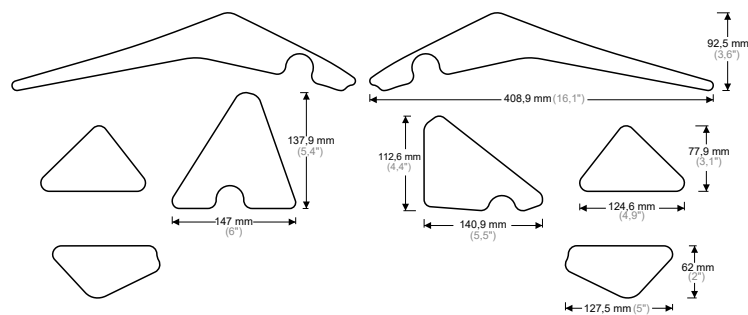

YAMAHA

MODELS:
- YZ 125 R 2020
- YZ 250 R TWO STROKE 2020

CODE:
◀ **HDR1009**

SUZUKI

MODELS:
- RM-Z450 2008/2017
- RMX-450Z 2017/2019

CODE:
◀ **HDR1006**

HDRAPK

ADHESION PROMOTER KIT / KIT PROMOTORE DI ADESIONE

Kit includes: 3 promoter sticks and 2 cleaning wipes.

- Promoter enhances the adhesion power of the 1D parts.
- No damages on surfaces.
- Easily removable.

RECOMMENDED FOR:

- races and track usage;
- application on plastic surfaces;
- application on matt paintings.

Comprende 3 sticks e 2 salviette sgrassanti.

- Incrementa l'adesione delle protezioni 1D.
- Non danneggia la superficie.
- È facilmente removibile.

CONSIGLIATO PER:

- uso in pista;
- applicazione su superfici plastiche;
- applicazione su vernici opache.