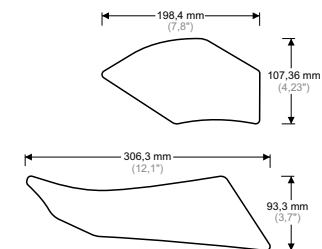

MODELS:
MULTISTRADA
- 1200
- 1260

◀ CODE:
HDR269

BLACK

▶ CODE:
HDR270

TRANSP.