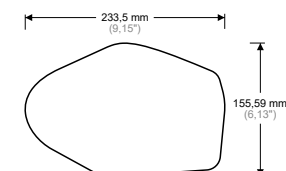

MODELS:
- NINJA 650
2017-2020

◀ CODE:
HDR317

BLACK

▶ CODE:
HDR318

TRANSP.