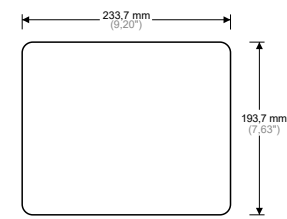

BE-CUT MAT

◀ CODE:
HDR297

BLACK

▶ CODE:
HDR298

TRANSP.

◀ CODE:
HDR301

BLACK

▶ CODE:
HDR302

TRANSP.

SNOWBOARD

SNOWBOARD MAT.
TAPPETO PER SNOWBOARD.

◀ CODE:
HDR303

BLACK

APRILIA

MODELS:
- RSV4 2010-2017
- TUONO 1100 2015-2017

◀ CODE:
HDR307

BLACK

▶ CODE:
HDR308

TRANSP.