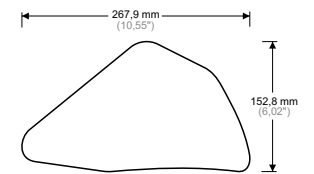

MODELS:
- R3 2015-2018

◀ CODE:
HDR299

BLACK

CODE: ▶
HDR300

TRANSP.