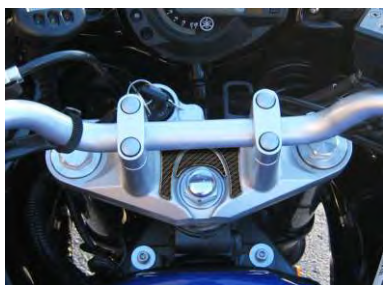

YAMAHA

size: 98,3 x 75,8 mm / 3,8" x 2,9"