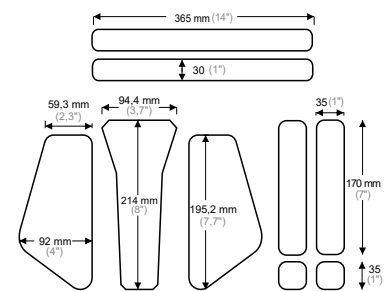

BLACK

CODE: ▶
HDR284

TRANSP.

◀ CODE:
HDR285

BLACK

CODE: ▶
HDR286

TRANSP.

BE-CUT MAT