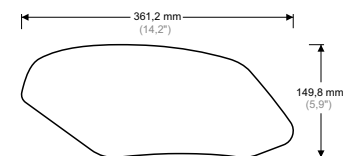

MODELS:
- RSV4 2018-2021
- TUONO 1100 2018-2021

◀ CODE:
HDR201

BLACK

CODE: ▶
HDR202

TRANSP.