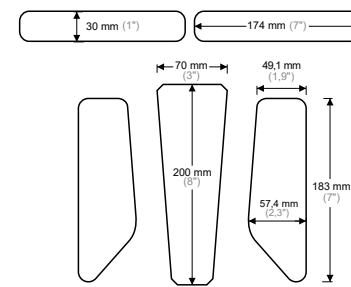

◀ CODE:
HDR283

BLACK

CODE: ▶
HDR284

TRANSP.