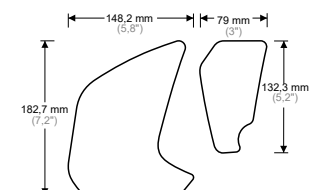

MODELS:
- MT-07 2018-2020

◀ CODE:
HDR273

BLACK

▶ CODE:
HDR274

TRANSP.