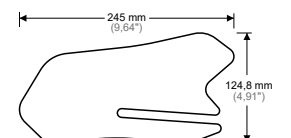

MODELS:
PANIGALE
- V2 2021

◀ CODE:
HDR337

BLACK

CODE: ▶
HDR338

TRANSP.