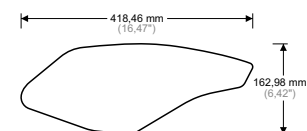

BLACK

▶ CODE:
HDR320

TRANSP.

TRIUMPH

MODELS:
- DAYTONA 675 2013-2016
- STREET TRIPLE 2013-2020

◀ CODE:
HDR235

BLACK

▶ CODE:
HDR236