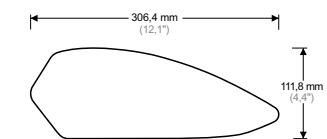

MODELS:
- S 1000 R 2021
- S 1000 RR 2019-2021

◀ CODE:
HDR291

BLACK

CODE: ▶
HDR292

TRANSP.