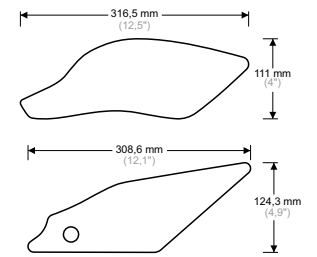

MODELS:
- R1 2020-2021

◀ CODE:
HDR325

BLACK

CODE: ▶
HDR326

TRANSP.