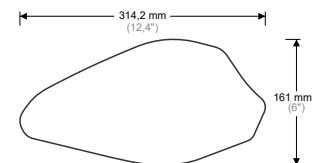

MODELS:
- R3 2019-2021

◀ CODE:
HDR289

BLACK

▶ CODE:
HDR290

TRANSP.