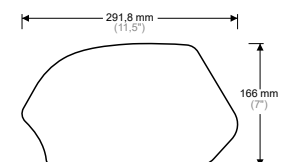

MODELS:
- GSX R 600
- GSX R 750
2011-2016
2011-2017

◀ CODE:
HDR223

BLACK

▶ CODE:
HDR224

TRANSP.