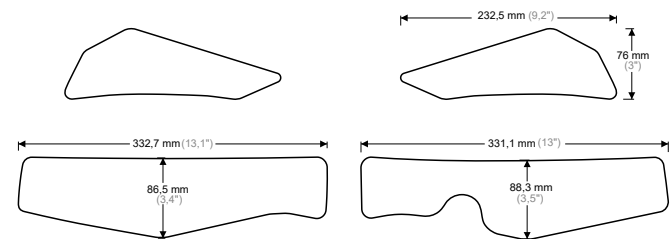

MODELS:

- KX 450 F 2019-2020

CODE:
HDR1007