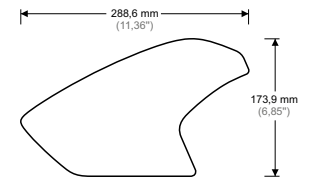

MODELS:
- R 1200 GS 2013-2018

◀ CODE:
HDR207

BLACK

CODE: ▶
HDR208

TRANSP.