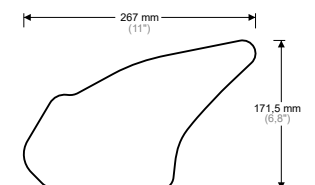

MODELS:
- CBR 250 RR 2017-2021

◀ CODE:
HDR309

BLACK

CODE: ▶
HDR310

TRANSP.