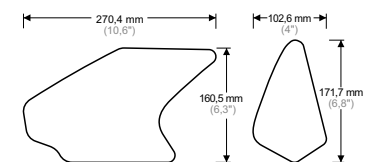

MODELS:
- CBR 1000 RR 2012-2016

◀ CODE:
HDR213

BLACK

▶ CODE:
HDR214

TRANSP.