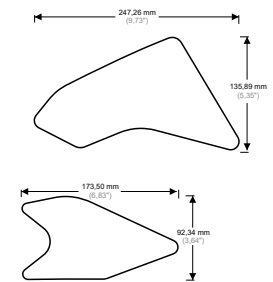

MODELS:
- F 900 R 2020-2021

◀ CODE:
HDR323

BLACK

CODE: ▶
HDR324

TRANSP.