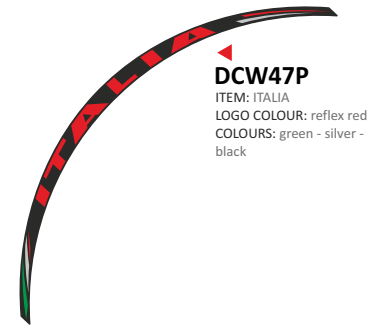

DCW46P
ITEM: ITALIA
LOGO COLOUR: fluorescent yellow
COLOURS: green - white - red - black

DCW47P
ITEM: ITALIA
LOGO COLOUR: reflex red
COLOURS: green - silver - black