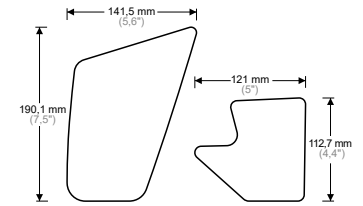

MODELS:
- MT-10 2016-2020

◀ CODE:
HDR275

BLACK

CODE: ▶
HDR276

TRANSP.