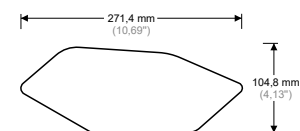

MODELS:
- R6 2008-2016

◀ CODE:
HDR227

BLACK

▶ CODE:
HDR228

TRANSP.