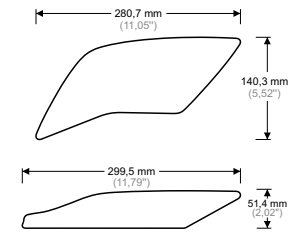

MODELS:
- R1
- R1M 2015-2019

◀ CODE:
HDR233

BLACK

CODE: ▶
HDR234

TRANSP.