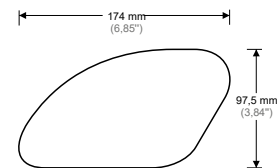

◀ CODE:
HDR239

BLACK

▶ CODE:
HDR240

TRANSP.