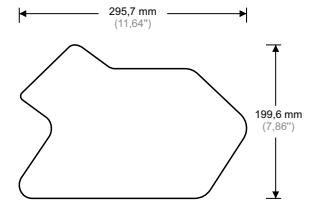

MODELS:
- R 1200 GS ADV 2014-2021

◀ CODE:
HDR209

BLACK

CODE: ▶
HDR210

TRANSP.