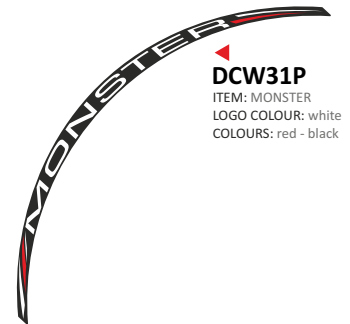

DCW27P

ITEM: HORNET
LOGO COLOUR: reflex blue
COLOURS: silver - black

DCW28P

ITEM: HORNET
LOGO COLOUR: white
COLOURS: red - black

DCW30P

ITEM: MONSTER
LOGO COLOUR: reflex red
COLOURS: silver - black

DCW31P

ITEM: MONSTER
LOGO COLOUR: white
COLOURS: red - black