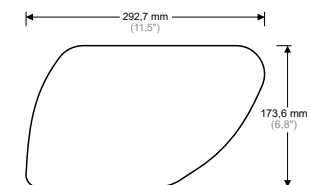

MODELS:
V STROM
- 1000
- 1000 XT
- 1000 ABS
2017/2020
2017/2020
2014/2017

◀ CODE:
HDR257

BLACK

▶ CODE:
HDR258

TRANSP.