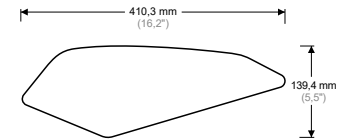

MODELS:
- R 1200 RS 2014-2018

◀ CODE:
HDR253

BLACK

CODE: ▶
HDR254

TRANSP.