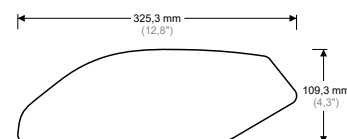

MODELS:
- GSX S 1000
- GSX S 1000 F
2015/2020
2014/2020

◀ CODE:
HDR271

BLACK

▶ CODE:
HDR272

TRANSP.