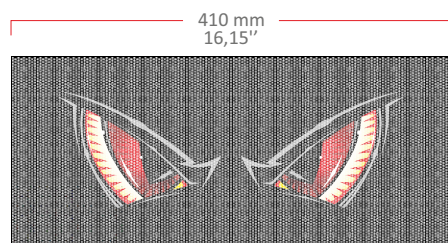

Adesivo Cast microforato con interno nero. Permette un'ottima visibilità dall'interno donando uno stile personale nella parte esterna. In condizioni di forte o improvvisa luce proveniente dall'ambiente esterno sopperisce alla funzione oscurante delle pellicole evitandone gli inconvenienti (gallerie o guida notturna). E' dotato di un'adesivo removibile che non lascia colla e non rovina il supporto in caso di rimozione.

La sua versatilità garantisce una facile applicazione priva di bolle o pieghe. Aiutarsi con un phon per conformare l'adesivo alla visiera. Attendere l'asciugatura dell'adesivo per rimuoverne l'eccedenza con un cutter seguendo il bordo della visiera.

The above drawings are simple examples and in ongoing changes. Please, browse the website or ask the distributors for information and availability. Customization possible from 20 pcs on. Le rappresentazioni qui sopra sono indicative e in continuo cambiamento. Fare riferimento al sito o all'agente di zona per i soggetti e le disponibilità. Possibilità di personalizzazioni con un minimo di 20 pz.

“The manufacturer expressly declares that the product is unsuitable for vehicle drivers”.
“Il produttore dichiara espressamente che il prodotto è inidoneo per i conducenti di veicoli”.