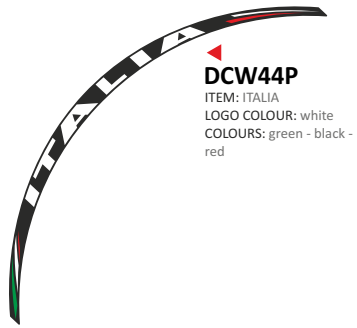

DCW44P
ITEM: ITALIA
LOGO COLOUR: white
COLOURS: green - black - red