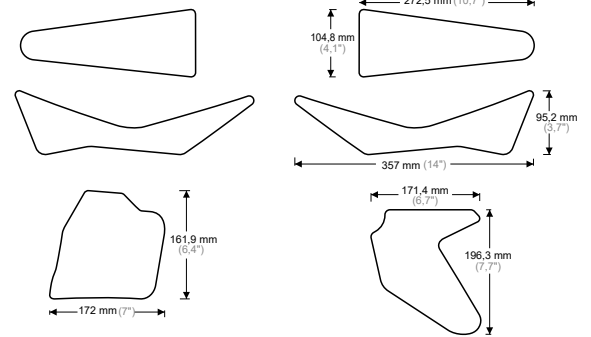

1. MODELS:
2. 125: SX '16-'18
     XC-W '17-'18
   - 150: SX '16-'18
     XC-W '17-'19
   - 250: SX-F FACTORY EDITION '15-'18
     SX-F / XC-F '16-'18
     SX / XC '17-'18
     XC-W / EXC-F '17-'19
   - 300: XC / EXC-F '17-'18
     XC-W / XC-W SIX DAYS '17-'19

CODE:
◀ HDR1003

1. MODELS:
2. 350: SX-F/XC-F '16-'18
     EXC-F '17-'19
   - 450: SX-F FACTORY EDITION '15-'17
     SX-F/XC-F '16-'18
     EXC-F '17-'18
     EXC-F SIX DAYS '17-'19
   - 500: EXC-F '17-'19