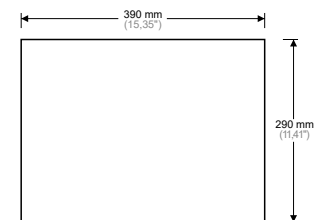

BE-CUT MAT "HEXAGON"
TAPPETO A "ESAGONI" RITAGLIABILE

◀ CODE:
HDR297

BLACK

▶ CODE:
HDR298

TRANSP.

BE-CUT MAT "ONEDESIGN"
TAPPETO "ONEDESIGN" RITAGLIABILE

◀ CODE:
HDR301

BLACK