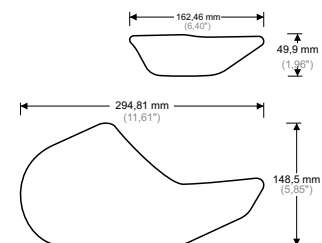

MODELS:
- CBR 1000 RR 2004-2007

◀ CODE:
HDR313

BLACK

▶ CODE:
HDR314

TRANSP.