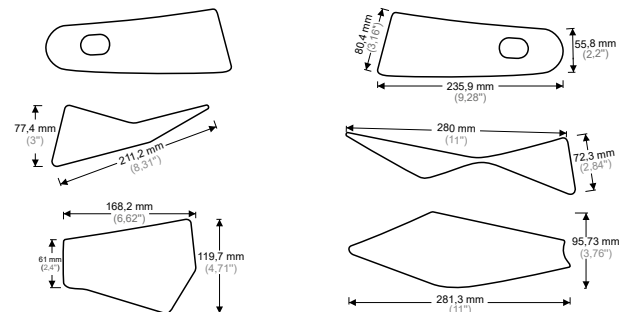

HONDA

MODELS:

- CRF 250 R 2018-2020
- CRF 250 X 2019-2020
- CRF 250 RX 2020
- CRF 450 R 2017-2019
- CRF 450 RX 2017-2019
- CRF 450 RWE 2019-2020
- CRF 450 X 2019-2020
- CRF 450 L 2019-2020

CODE:
HDR1001

KAWASAKI

MODELS:

- KX 250 F 2017-2020

CODE:
HDR1002

MODELS:

- KX 450 F 2016-2018

CODE:
HDR1002A

MODELS:

- KX 450 F 2019-2020

CODE:
HDR1007