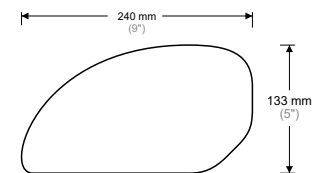

◀ CODE:
HDR287

BLACK

▶ CODE:
HDR288

TRANSP.