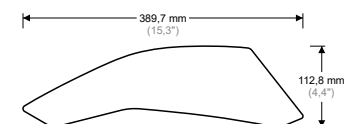

MODELS:
- GSX S 750
- GSX S 750 Z
2017-2021
2017-2020

◀ CODE:
HDR255

BLACK

▶ CODE:
HDR256

TRANSP.