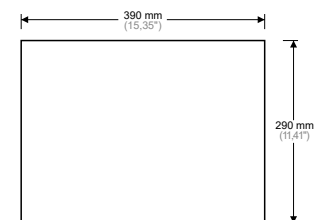

◀ CODE:
HDR301

BLACK

▶ CODE:
HDR302

TRANSP.

SNOWBOARD