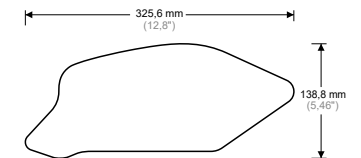

MODELS:
- CB 650 R 2019-2021

◀ CODE:
HDR311

BLACK

CODE: ▶
HDR312

TRANSP.