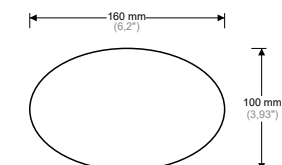

◀ CODE:
HDR327

BLACK

CODE: ▶
HDR328

TRANSP.