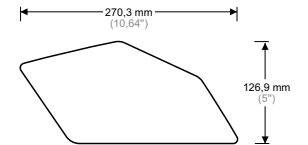

MODELS:
- R 1200 GS 2004-2012
- R 1200 GS ADV 2006-2013

◀ CODE:
HDR205

BLACK

CODE: ▶
HDR206

TRANSP.