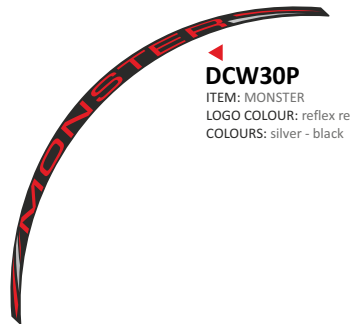

DCW30P

ITEM: MONSTER
LOGO COLOUR: reflex red
COLOURS: silver - black