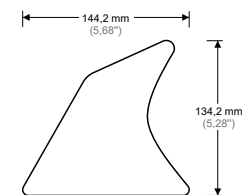

◀ CODE:
HDR241

BLACK

▶ CODE:
HDR242

TRANSP.