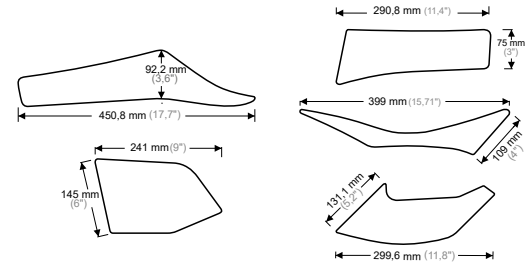

1. MODELS:
2. 120 SX '19-'20
   - 150 SX '19-'20
   - 150 XC-W TPI '2020
   - 250 SX-F FACTORY ED. '2019
   - 250 SX '19-'20
   - 250 SX-F '19-'20
   - 250 XC '19-'20
   - 250 XC-F '19-'20
   - 250 XC TPI '2020
   - 250 XC-W TPI '2020
   - 300 XC '19-'20

CODE:
◀ HDR1008

1. MODELS:
2. 300 EXC / XC-W TPI '2020
   - 300 XC TPI / XC-W SIX DAYS '2020
   - 350 SX-F '19-'20
   - 350 XC-F '2019-'20
   - 350 EXC-F '2020
   - 350 XCF-W '2020
   - 450 SX-F '2019
   - 450 XC-F '2019
   - 450 SX-F FACTORY ED. '18-'19
   - 500 EXC-F / XCF-W '2020
   - 500 EXC-F SIX DAYS '2020

1. MODELS:
2. YZ 250 F 2014-2018
   - YZ 450 F 2014-2017
   - YZ 250 FX 2015-2019
   - YZ 450 FX 2016-2018
   - WR 250 F 2015-2019
   - WR 450 F 2016-2018

CODE:
◀ HDR1004