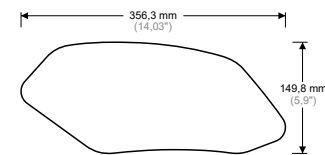

◀ CODE:
HDR307

BLACK

▶ CODE:
HDR308

TRANSP.

APRILIA

MODELS:
- RSV4 2018-2021
- TUONO 1100 2018-2021

◀ CODE:
HDR201

BLACK