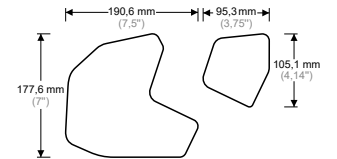

MODELS:
- MT-09 2013-2020

◀ CODE:
HDR231

BLACK

CODE: ▶
HDR232

TRANSP.