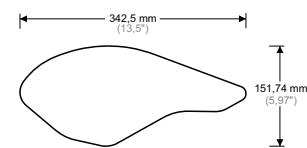

MODELS:
- DAYTONA 675 2013-2016
- STREET TRIPLE 2013-2020

◀ CODE:
HDR235

BLACK

▶ CODE:
HDR236

TRANSP.