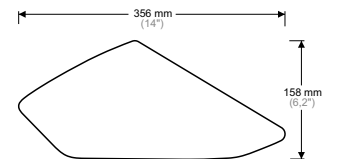

MODELS:
- R 1200 GS 2019-2021
- R 1200 GS HP

◀ CODE:
HDR321

BLACK

CODE: ▶
HDR322

TRANSP.