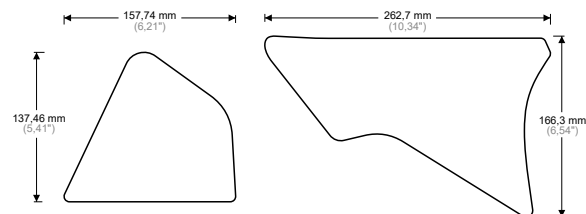

YAMAHA

MODELS:
- YZ 125 R 2020
- YZ 250 R TWO STROKE 2020

CODE:
◀ **HDR1009**

SUZUKI

MODELS:
- RM-Z450 2008/2017
- RMX-450Z 2017/2019

CODE:
◀ **HDR1006**

HDRAPK

ADHESION PROMOTER KIT / KIT PROMOTORE DI ADESIONE

Kit includes: 3 promoter sticks and 2 cleaning wipes.

- Promoter enhances the adhesion power of the 1D parts.
- No damages on surfaces.
- Easily removable.

RECOMMENDED FOR:

- races and track usage;
- application on plastic surfaces;
- application on matt paintings.

Comprende 3 sticks e 2 salviette sgrassanti.

- Incrementa l'adesione delle protezioni 1D.
- Non danneggia la superficie.
- È facilmente removibile.

CONSIGLIATO PER:

- uso in pista;
- applicazione su superfici plastiche;
- applicazione su vernici opache.