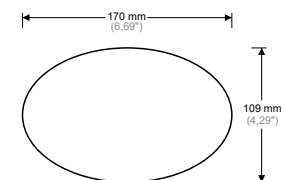

◀ CODE:
HDR295

BLACK

CODE: ▶
HDR296

TRANSP.