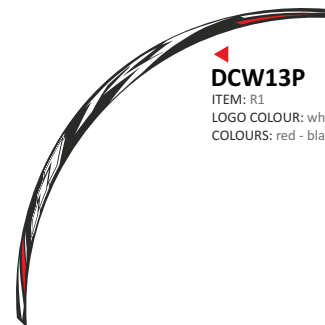

DCW13P

ITEM: R1
LOGO COLOUR: white
COLOURS: red - black