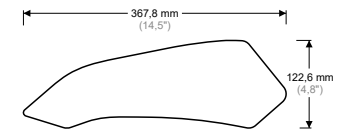

MODELS:
MULTISTRADA ENDURO
- 1200 2016-2018
- 1260 2019-2020

◀ CODE:
HDR267

BLACK

CODE: ▶
HDR268

TRANSP.