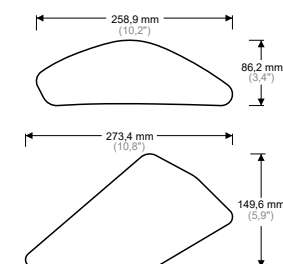

MODELS:
- ZX10R
2011-2020

◀ CODE:
HDR221

BLACK

▶ CODE:
HDR222

TRANSP.