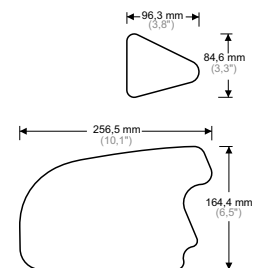

MODELS:
- CBR 600 RR 2013-2017

◀ CODE:
HDR217

BLACK

▶ CODE:
HDR218

TRANSP.