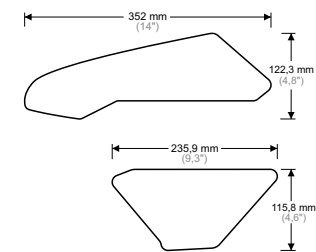

MODELS:
- CBR 1000 RR 2017-2019

◀ CODE:
HDR215

BLACK

▶ CODE:
HDR216

TRANSP.