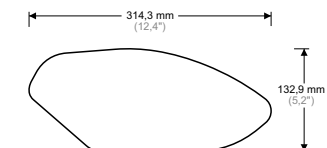

MODELS:
- S 1000 R 2014-2020
- S 1000 RR 2009-2018

◀ CODE:
HDR203

BLACK

CODE: ▶
HDR204

TRANSP.