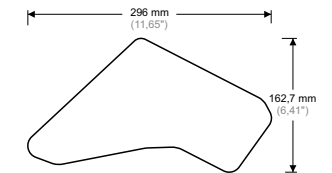

MODELS:
- AFRICA TWIN ADV SPORT 2018-2020

◀ CODE:
HDR315

BLACK

▶ CODE:
HDR316

TRANSP.