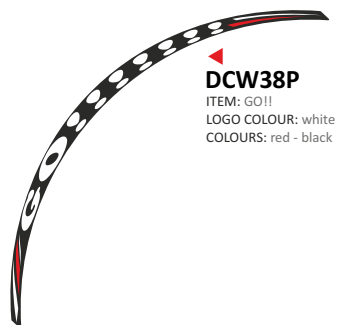

DCW38P

ITEM: GO!!
LOGO COLOUR: white
COLOURS: red - black