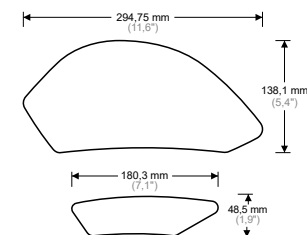

MODELS:
- ZX 6 R
- ZX 636
2009-2016
2012-2020

◀ CODE:
HDR219

BLACK

▶ CODE:
HDR220

TRANSP.