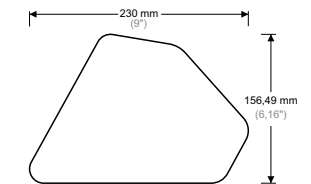

MODELS:
- 1050 ADV '15-'16
- 1090 ADV / ADV R '17-'19
- 1190 ADV / ADV R '13-'16
- 1290 SUPER ADV '15-'16
- 1290 SUPER ADV R '17-'20
- 1290 SUPER ADV S '17-'20
- 1290 SUPER ADV T '17
- DUKE 690 '08-'11

◀ CODE:
HDR281

BLACK

▶ CODE:
HDR282

TRANSP.