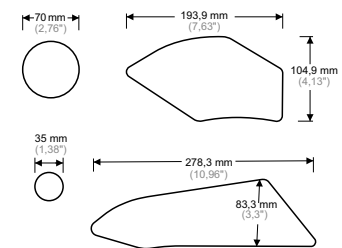

MODELS:
MULTISTRADA
- 950
- 950 S

◀ CODE:
HDR293

BLACK

▶ CODE:
HDR294

TRANSP.