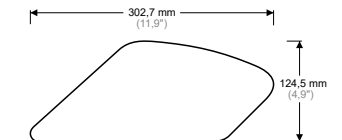

MODELS:
MONSTER
- 797 2017-2019
- 821 2014-2020
- 1200 2014-2020

◀ CODE:
HDR279

BLACK

CODE: ▶
HDR280

TRANSP.