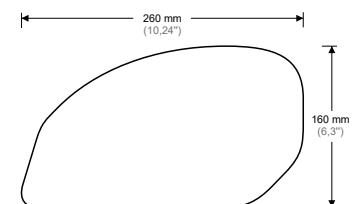

◀ CODE:
HDR237

BLACK

▶ CODE:
HDR238

TRANSP.