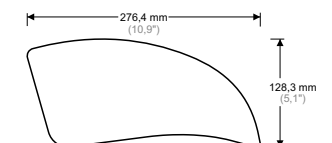

MODELS:
- Z 1000 SX 2011-2021
- Z 1000 SX ABS 2011-2016

◀ CODE:
HDR259

BLACK

▶ CODE:
HDR260

TRANSP.