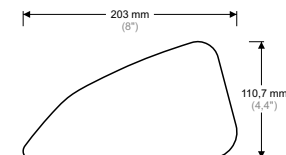

TRANSP.

MODELS:
- SCRAMBLER
800 CLASSIC

◀ CODE:
HDR251

BLACK

▶ CODE:
HDR252

TRANSP.

MODELS:
MULTISTRADA
- 950
- 950 S

◀ CODE:
HDR293