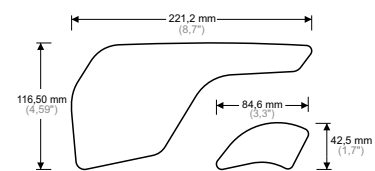

TRANSP.

MODELS:
- TIGER 800 XR/XRx/XRT/XCx/XCA/XC 2015-2020

◀ CODE:
HDR249

BLACK

▶ CODE:
HDR250

TRANSP.

MODELS:
SUPER TENERE
- XT 1200 Z 2012-2020

◀ CODE:
HDR245