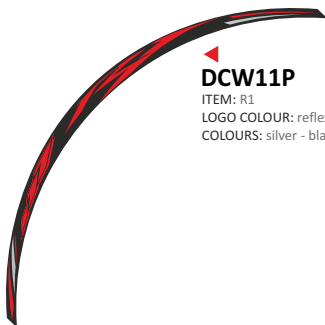

DCW05P

ITEM: CBR
LOGO COLOUR: white
COLOURS: red - black

DCW08P

ITEM: R6
LOGO COLOUR: reflex red
COLOURS: silver - black

DCW09P

ITEM: R6
LOGO COLOUR: reflex blue
COLOURS: silver - black

DCW10P

ITEM: R6
LOGO COLOUR: white
COLOURS: red - black