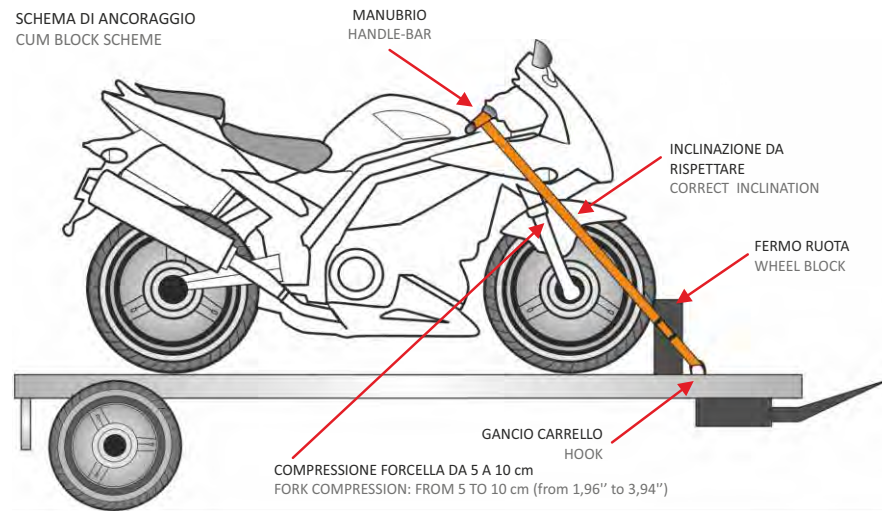

SCHEMA DI ANCORAGGIO
CUM BLOCK SCHEME

The point of traction is made at the center. This prevents damage to the knobs or to fold the handlebars. The straps are sewn to the opposite yellow knobs, flowing into foam part.