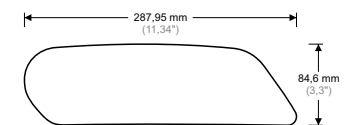

MODELS:
- Z 900 2017-2021

◀ CODE:
HDR263

BLACK

▶ CODE:
HDR264

TRANSP.