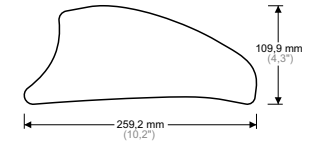

▶ CODE:
HDR262

TRANSP.

KTM

MODELS:
- 1050 ADV '15-'16
- 1090 ADV / ADV R '17-'19
- 1190 ADV / ADV R '13-'16
- 1290 SUPER ADV '15-'16
- 1290 SUPER ADV R '17-'20
- 1290 SUPER ADV S '17-'20
- 1290 SUPER ADV T '17
- DUKE 690 '08-'11