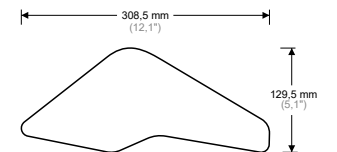

MODELS:
- TRACER MT-09 (FJ-09) 2015-2020

◀ CODE:
HDR265

BLACK

CODE: ▶
HDR266

TRANSP.