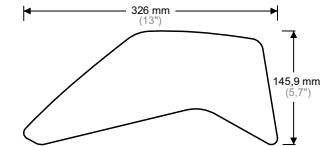

▶ CODE:
HDR216

TRANSP.

HONDA

MODELS:
- AFRICA TWIN 2016-2020
- AFRICA TWIN ADV 2018-2019

◀ CODE:
HDR247

BLACK

▶ CODE:
HDR248

TRANSP.