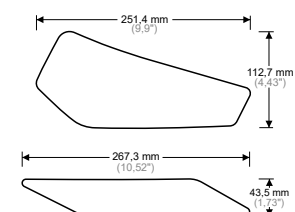

MODELS:
- NINJA 400
2018-2020

◀ CODE:
HDR277

BLACK

▶ CODE:
HDR278

TRANSP.