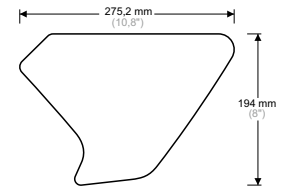

MODELS:
SUPER TENERE
- XT 1200 Z 2012-2020

◀ CODE:
HDR245

BLACK

CODE: ▶
HDR246

TRANSP.