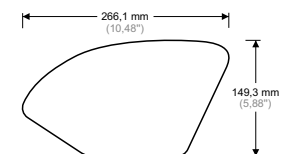

MODELS:
- GSX R 1000 2017-2020

◀ CODE:
HDR225

BLACK

▶ CODE:
HDR226

TRANSP.