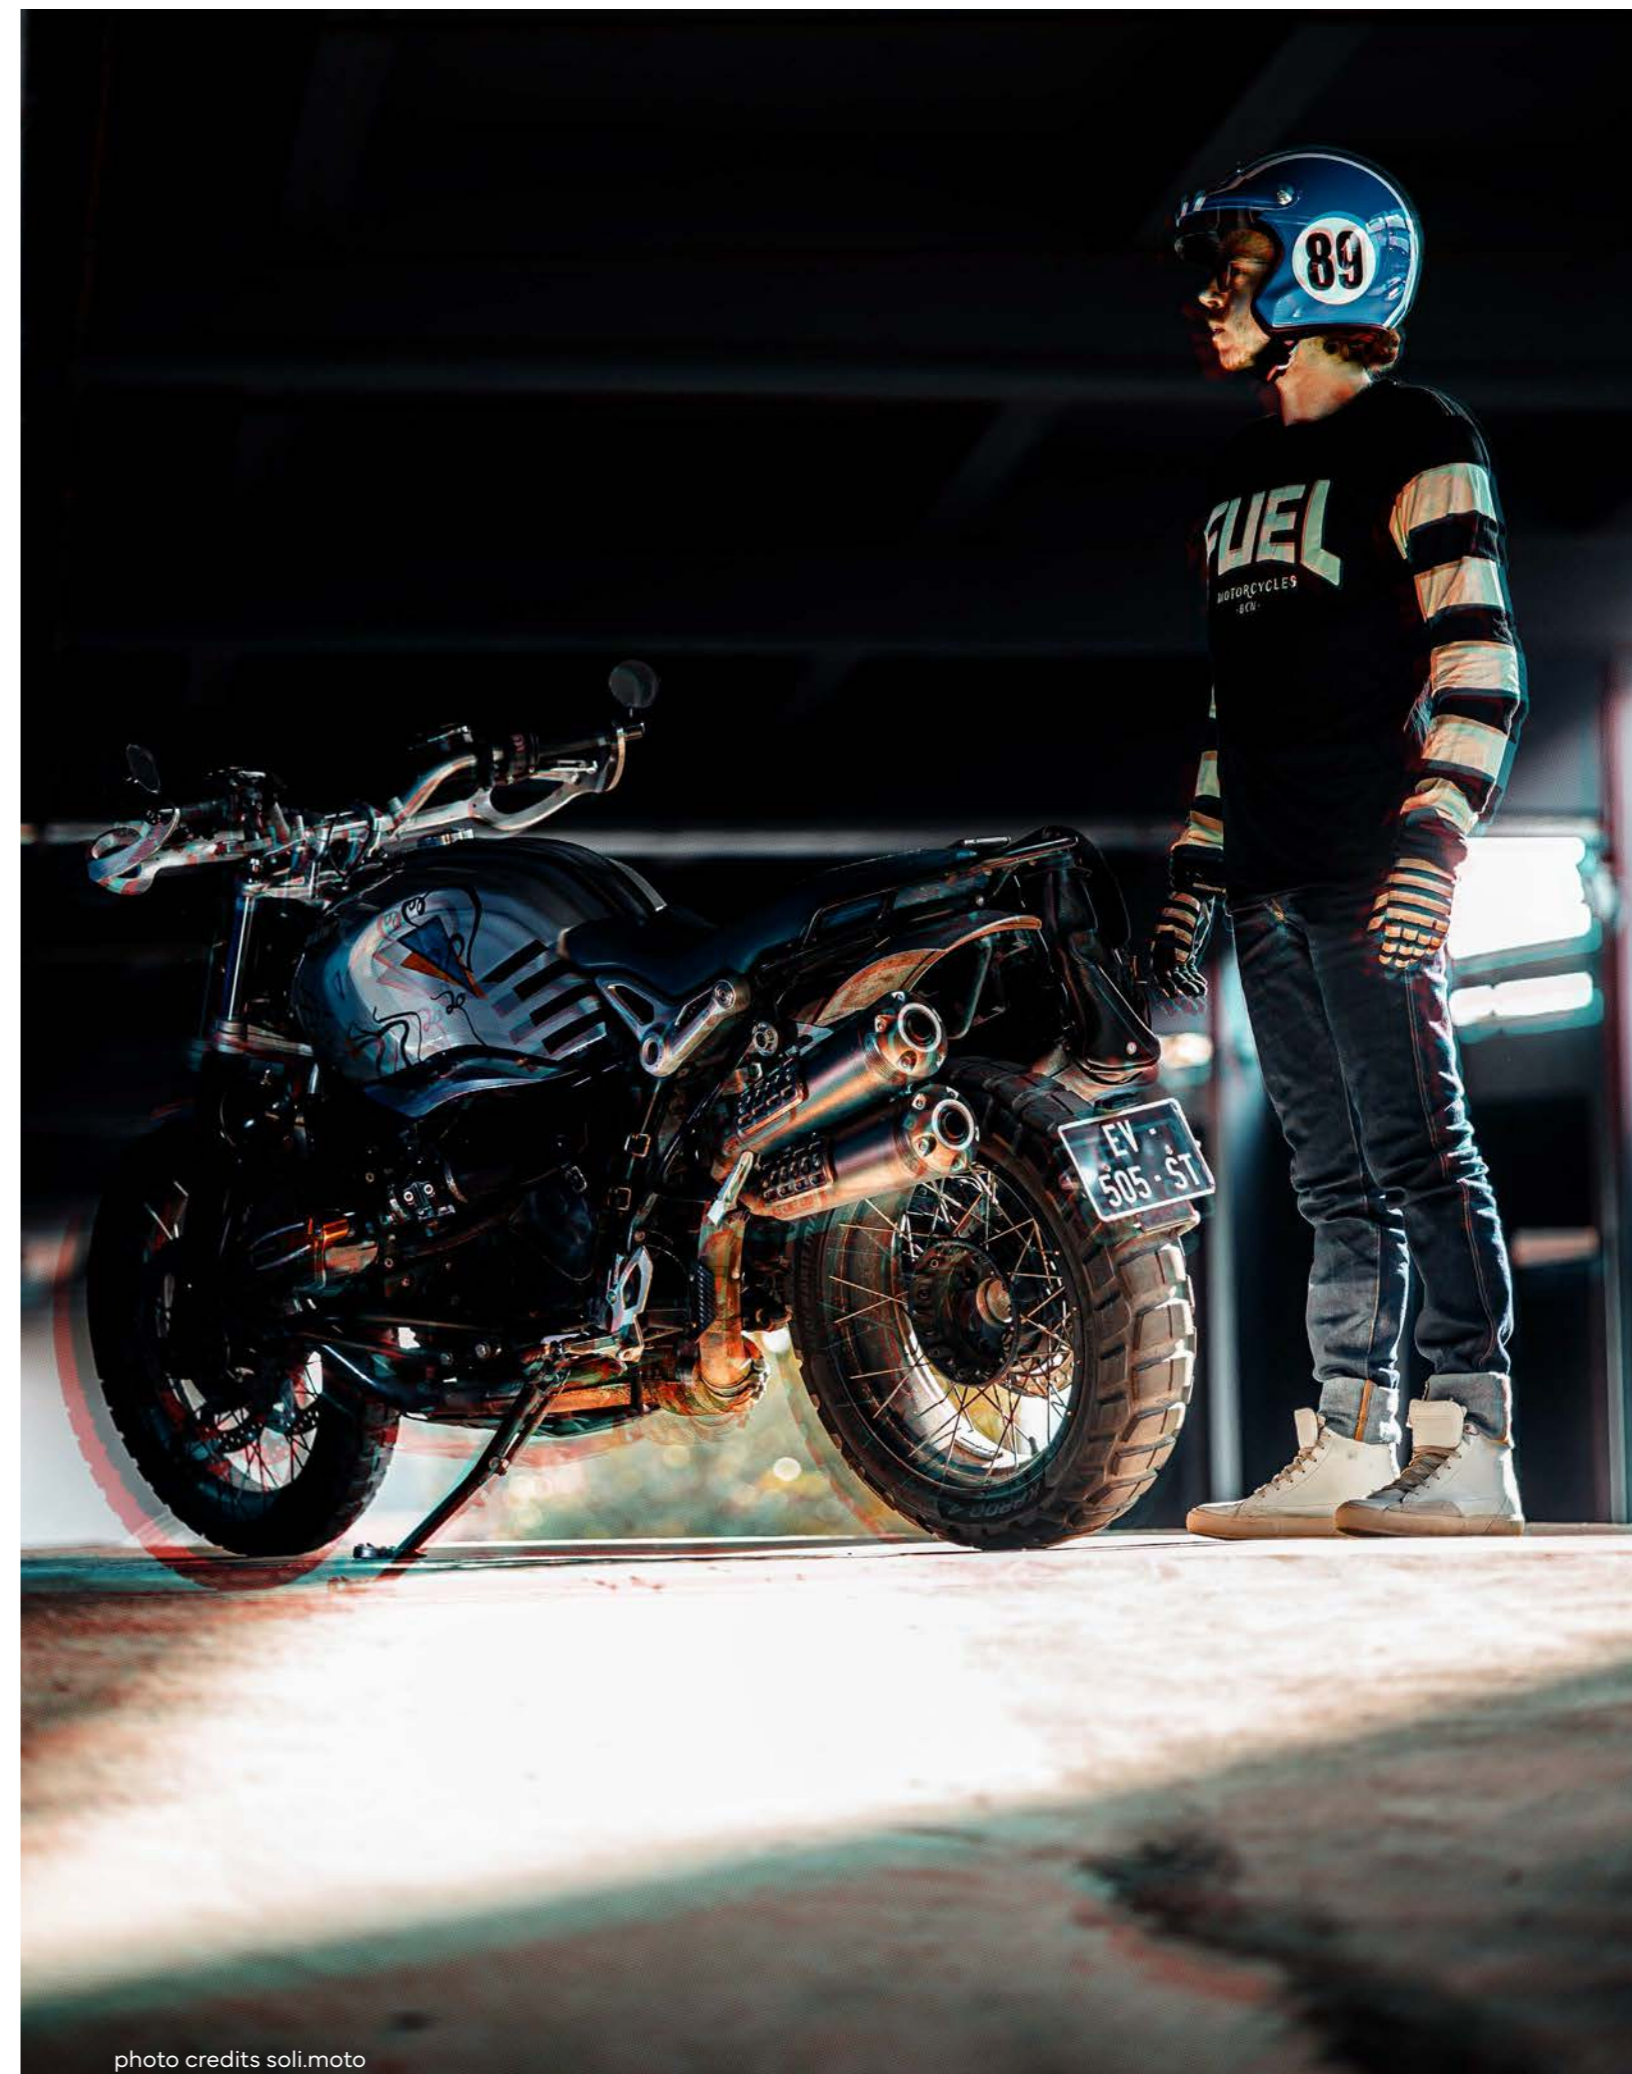

photo credits soli.moto