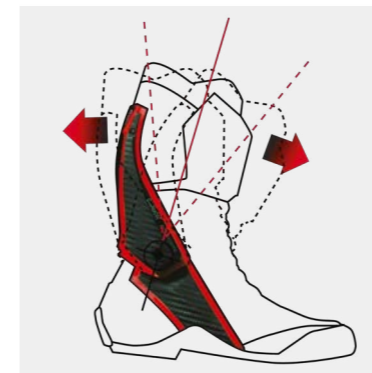

ON ROAD BOOTS 2024/2025

G
GAERNE

HO
HOCOPARTS
PREMIUM MOTORCYCLE PRODUCTS

ON ROAD BOOTS 2024/2025

BOA | Li2 | 

THE **GP1 LS** IS GAERNE'S ULTIMATE RACING BOOT, DEVELOPED IN COLLABORATION WITH OUR PROFESSIONAL RIDERS AT OUR R&D CENTER. WITH THE INNOVATIVE FLOATING SYSTEM, IT ALLOWS FOR NATURAL FOOT MOVEMENT WHILE PREVENTING ANKLE TWISTING. TWO RUBBER INSERTS ON THE INNER CALF AND HEEL PROVIDE ENHANCED GRIP AND PROTECT THE LEG FROM HEAT. THE ADJUSTABLE AND REPLACEABLE BOA® LI2 REEL ENSURES A CUSTOM FIT AROUND THE CALF. FURTHERMORE, THE HIGH-WEAR-RESISTANT MAGNESIUM TOE SLIDER AND THE OIL-RESISTANT RUBBER SOLE, DESIGNED TO PROVIDE EXCELLENT GRIP, COMPLETE THIS PREMIUM BOOT. PROUDLY MADE IN ITALY, THE GP1 LS EMBODIES GAERNE'S UNWAVERING COMMITMENT TO QUALITY AND EXCELLENCE IN RACING GEAR.

GP1 LS

Made for racing

GAERNE FLOATING SYSTEM:

Made of carbon composite, allows the foot to move without compromising flexibility and preventing hyper extension or compression.

SLIDER:

High-wear-resistant magnesium toe slider allows for totally free foot movement. Attachment points are well away from the areas that normally suffer from abrasion.