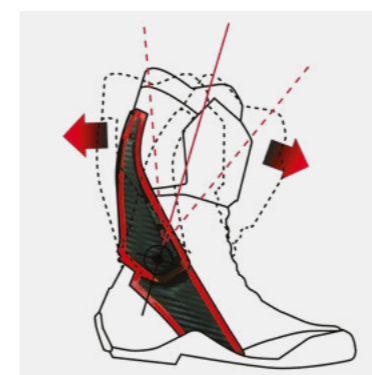

ON ROAD BOOTS 2022/2023

BOA | IP1 | ©

GP1 EVO IS THE ULTIMATE RACING BOOT FROM GAERNE'S RESEARCH CENTRE, DEVELOPED IN COOPERATION WITH PROFESSIONAL RIDERS. FLOATING SYSTEM ALLOWS THE FOOT TO MOVE NATURALLY AND PREVENTS ANKLE TWISTING, TWO RUBBER INSERTS ON THE INNER CALF AND HEEL PROVIDE ADDITIONAL GRIP AND PROTECT THE LEG FROM HEAT. ADJUSTABLE AND REPLACEABLE BOA IP1 REEL ENABLES A CUSTOM-FIT AROUND THE CALF AREA. HIGH-WEAR-RESISTANT MAGNESIUM TOE SLIDER AND VARIABLE DENSITY, OIL AND WEAR-RESISTANT RUBBER SOLE FEATURES THIS MADE IN ITALY TOP OF THE RANGE RACING BOOT.

GP1 EVO

Made for racing

GAERNE FLOATING SYSTEM:

Made of carbon composite, allows the foot to move without compromising flexibility and preventing hyper extension or compression.

SLIDER:

High-wear-resistant magnesium toe slider allows for totally free foot movement. Attachment points are well away from the areas that normally suffer from abrasion.

SHOCK ABSORBING HEEL CUP:

Non-deformable polyurethane heel cup is protected by a replaceable low-friction magnesium slider. Anti-shock heel features an internal comfort-enhancing decompression zone, located between the insole and sole.