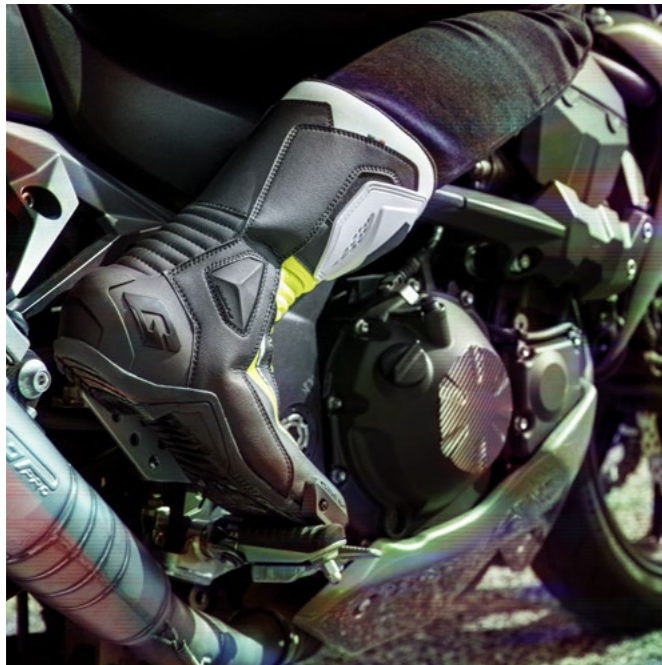

2452 G_RS BLACK
001 EU 39 40 41 42 43 44 45 46 47 48 | **US** 6 7 8 9 10 11 12 13