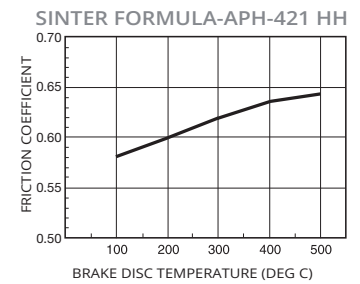

Part No. Example LMP 477 SM

- Sintered formula
- For scooters > 250 cc
- Excellent brake performance
- Fade free, and comfortable operation
- Long lifetime with low wear on brake rotor

- Formule frittée
- Front and rear brake
- Pour les scooters > 250 cm³
- Excellentes performances de freinage
- Utilisation confortable sans fading
- Longue durée de vie et faible usure du rotor de frein

- Fórmula sinterizada
- Freno delante y posterior
- Freno delantero y trasero
- Para scooters de más de 250 cc
- Prestaciones de frenado excelentes
- Funcionamiento cómodo y sin desgaste
- Larga vida útil con poco desgaste del rotor del freno

- Formula di sinterizzazione
- Freno anteriore e posteriore
- Per scooter > 250 cc
- Eccellenti prestazioni di frenata
- Funzionamento confortevole e senza fade
- Lunga durata e consumo ridotto del rotore freno