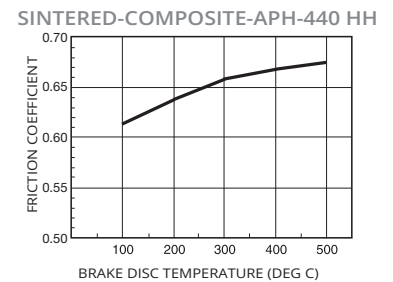

Part No. Example LMP 501 TRR

- Sinter formula
- For top level road racing
- Excellent brake characteristics on all parameters
- Extremely durable - ideal for Endurance
- Strong mechanical bonding between compound and back plate

- Formule frittée
- Freins avant
- Pour les plus grandes courses sur route
- Excellentes performances de freinage au niveau de tous les paramètres
- Longévité extrême - idéal pour l'endurance
- Liaison mécanique solide entre le composé et le plateau de frein

- Fórmula sinterizada
- Freno delante
- Para competición de alto nivel
- Características de frenado excelentes con todos los parámetros
- Extremadamente duradero, ideal para Endurance
- Gran adherencia mecánica entre el compuesto y la placa de soporte

- Formula di sinterizzazione
- Freno anteriore
- Per corse su strada di alto livello
- Eccellenti caratteristiche di frenata da ogni punto di vista
- Massima durata - ideale per Endurance
- Forte legame meccanico tra il composto e la piastra di supporto