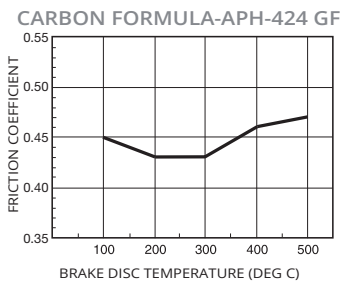

Part No. Example LMP 204 ORC

- Carbon formula
- Off road –all round hobby
- Mechanical bonding
- Affordable

- Formule au carbone
- Freins avant et arrière
- Tout-terrain - toutes les utilisations de loisir
- Liaison mécanique
- Prix abordable

- Fórmula de carbono
- Freno delante y posterior
- Montaña, para aficionados
- Adherencia mecánica
- Asequible

- Formula in carbonio
- Freno anteriore e posteriore
- Fuoristrada - per qualsiasi uso amatoriale
- Legame meccanico
- Costo limitato