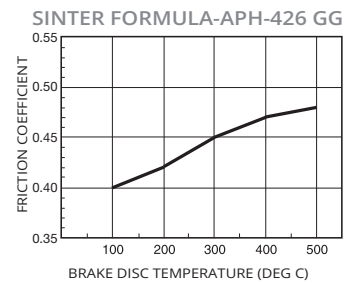

Part No. Example LMP 316 AOR

- Sinter formula
- For ATVs with plain steel discs
- Superior balance between performance and longevity

- Formule frittée
- Freins avant et arrière
- Pour les VTT dotés de rotors en acier ordinaire
- Équilibre optimal entre performances et longévité

- Sinter formula
- Freno delante y posterior
- Para ATV con rotores de acero normal
- Equilibrio superior entre rendimiento y duración

- Formula di sinterizzazione
- Freno anteriore e posteriore
- Per ATV con rotori in acciaio semplice
- Perfetto bilanciamento di prestazioni e durata