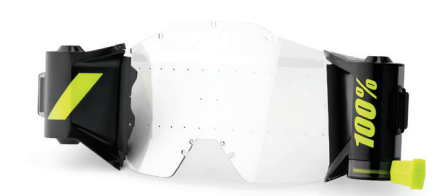

Essential

AC1/ST1 Forecast Kit
Clear

59025-00001

Essential

AC1 Junior Forecast Kit
Clear

59031-00001

Barstow

The Barstow fuses vintage moto design with modern styling and technology resulting in a timeless look with next level performance.