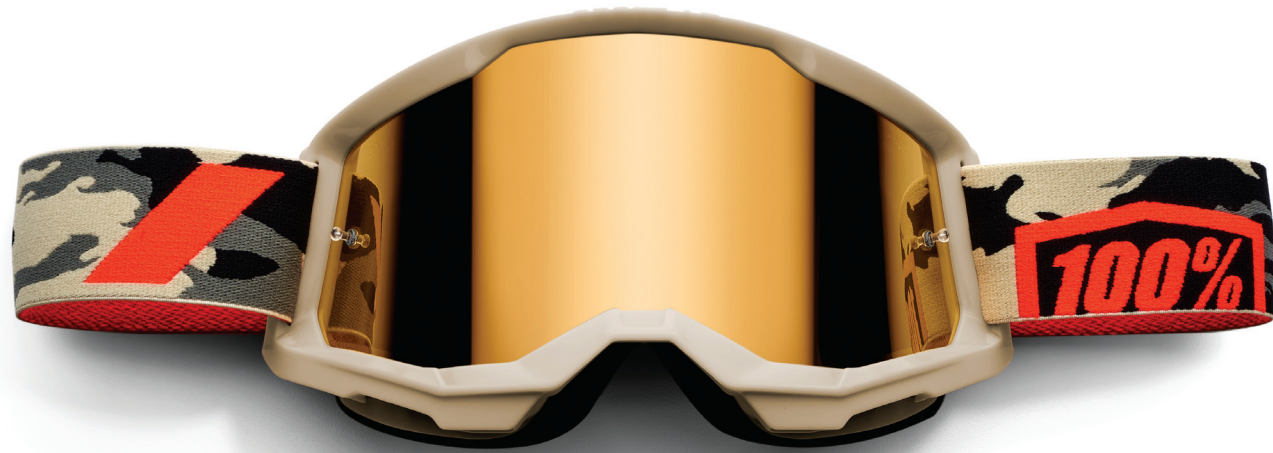

Features

- 17.5% larger vertical field of view than Gen 1 for unmatched vision
- Improved nose fitment derived from the revolutionary Armega for optimal comfort
- Supports triple post tear-off's for secure fitment
- Plush double-layer face foam manages sweat
- 40mm wide silicone coated strap keeps goggles in place