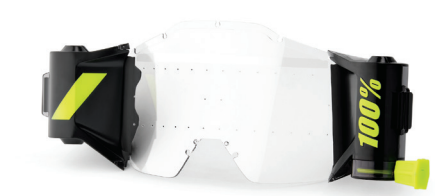

Essential

AC1/ST1 Forecast Kit
Clear

59025-00001

Essential

AC1 Junior Forecast Kit
Clear

59031-00001

Barstow

The Barstow fuses vintage moto design with modern styling and technology resulting in a timeless look with next level performance.