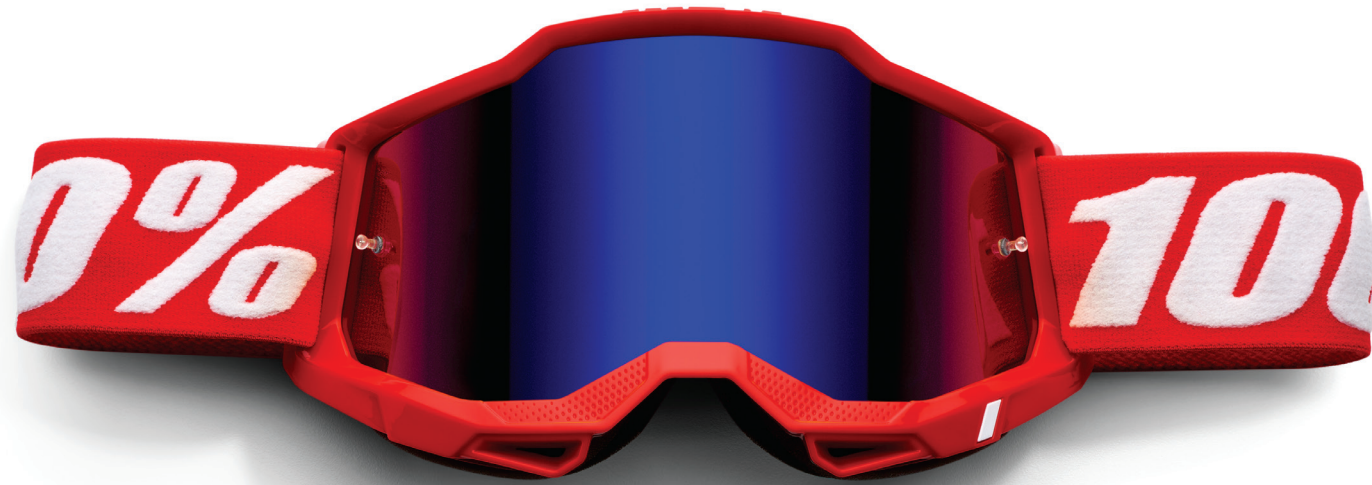

Features

- 17.5% larger vertical field of view than Gen 1 for unmatched vision
- Improved nose fitment derived from the revolutionary Armega for optimal comfort
- Supports triple post tear-off's for secure fitment
- Plush triple-layer face foam soaks up sweat
- 45mm wide silicone coated strap for maximum grip