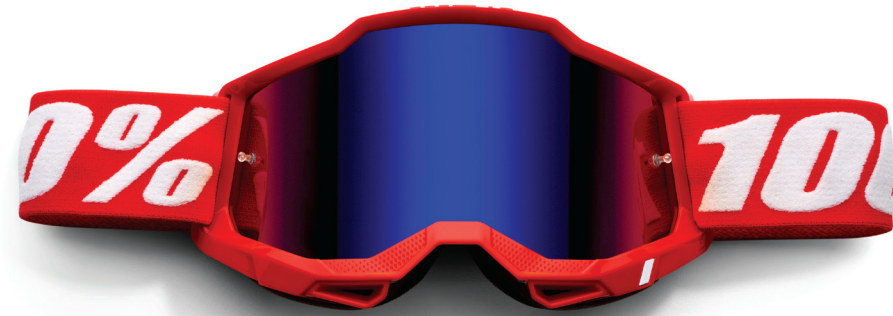

Accuri 2 Jr

Fitment:
Curvature suited for comfort and specifically developed for youth.
Foam:
Moisture managing triple layer foam.
Frame:
Constructed out of flexible yet durable urethane.
Lens:
Equipped with an anti-fog scratch resistant lens for unimpaired vision.
Strap:
Oversized 45mm silicon coated strap holds your goggles motionless.