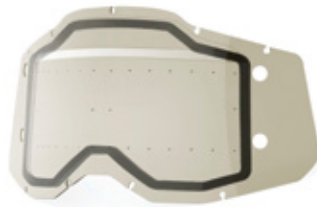

59101-00001

Essential

RC2/AC2/ST2 Forecast Dual Pane Sonic Bumps Smoke Lens

Dual Pane Sonic Bumps Smoke Lens

59101-00002

Essential

RC1/AC1/ST1 Accuri Forecast

Dual Pane w/mud visor w/bumps Smoke