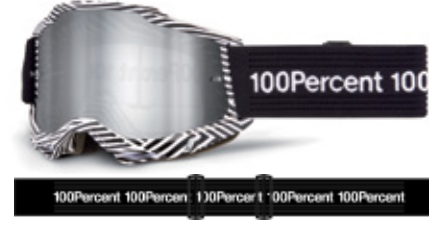

Mirror Lens: 50014-00059
Clear Lens: 50013-00059

Goggles
Accuri 2

Torc
Silver Mirror