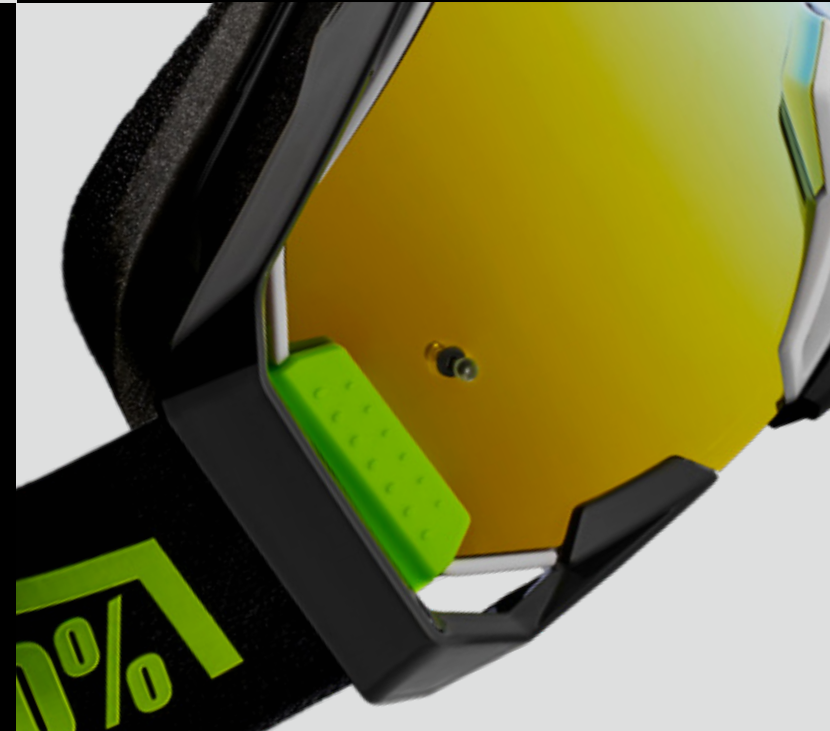

Fall25 Goggles

FA25 - 100Prnt

Goggles

Content:

- Armega
- ARmatic
- Accuri 2
- Strata 2
- Youth Goggles
- Specialty Goggles
- Barstow

Armega

The ARMEGA offers unparalleled dominance for the modern racer: bringing ULTRA HD lens clarity to motocross.

Features

- Category defining ULTRA HD lens provides unmatched optical clarity
- Bonded, dual-injection frame construction maximizes strength and durability
- Perforated triple-layer face foam manages sweat and increases ventilation
- Quick-release system offers simple lens changing capability
- Force air intake ports increase circulation and maximize humidity evacuation
- Ultra-wide 48mm strap with thick silicon bead for maximum grip
- 6-point locking tabs integrate with quick-change system maximizing lens retention
- Contouring compression seal technology to keep goggles in place
- Removable nose guard for extra deflection against roost and debris
- Injection-molded 2mm impact-rated, shatter-resistant lens
- Next generation sweat collection management and drainage system