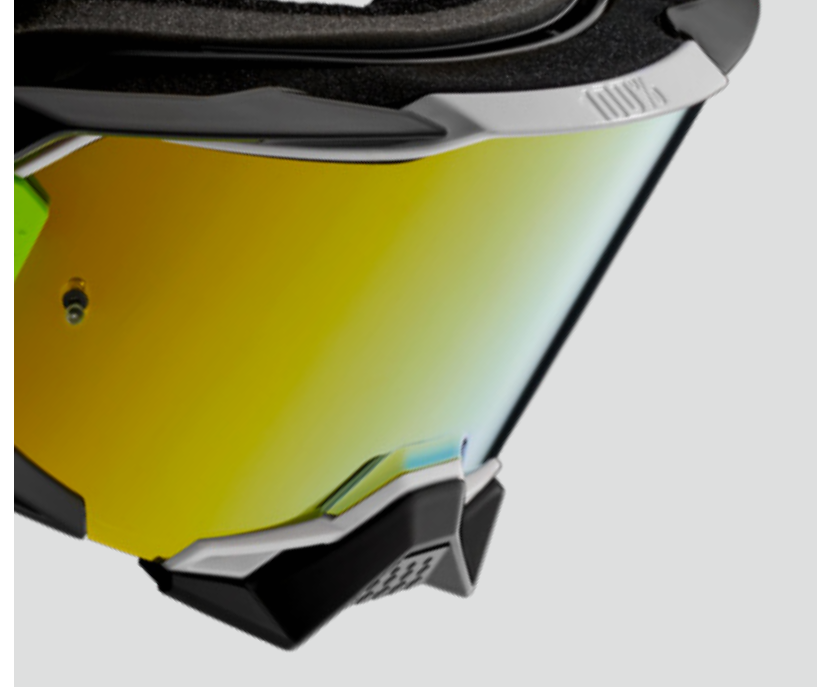

Features

- Category defining ULTRA HD lens provides unmatched optical clarity
- Bonded, dual-injection frame construction maximizes strength and durability
- Perforated triple-layer face foam manages sweat and increases ventilation
- Quick-release system offers simple lens changing capability
- Force air intake ports increase circulation and maximize humidity evacuation
- Ultra-wide 48mm strap with thick silicon bead for maximum grip
- 6-point locking tabs integrate with quick-change system maximizing lens retention
- Contouring compression seal technology to keep goggles in place
- Removable nose guard for extra deflection against roost and debris
- Injection-molded 2mm impact-rated, shatter-resistant lens
- Next generation sweat collection management and drainage system