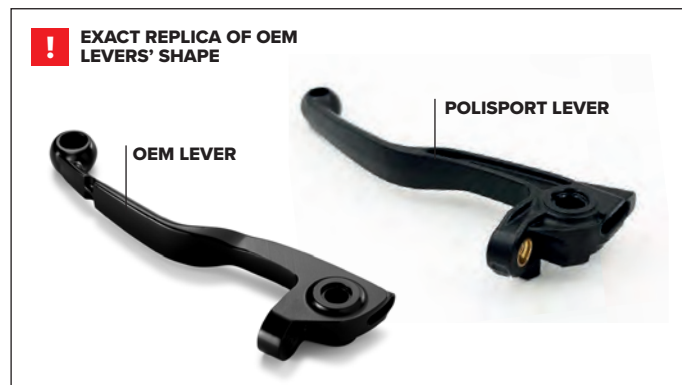

APT UNBREAKABLE LEVERS

PERFORMANCE PART

NEW MODELS

RANGE EXTENSION

FEATURES

Exact replica of OEM levers' shape

Durable and resistant

Can be restored to its original shape - UNBREAKABLE

APT Technology: Specially developed compounds and an alloy of stainless steel for greater durability and resistance

No flex or deformation during use

Developed in partnership with pro riders and teams

Mounts into stock perch and master cylinder

Built to last longer than original equipment levers

Texturized surface and a silk-printed logo

PARTS INCLUDED

Clutch and/or Brake Lever

Accessories (in specific part numbers)

PACKAGING DETAILS

INDIVIDUAL PACKAGING	MASTER BOX
Headcard	280 g / 0.62 lb 11