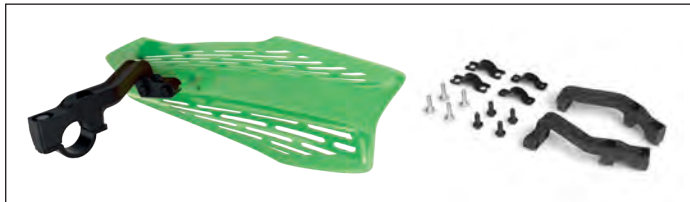

Can be mounted with a #8 hex socket key

Protection of hands and master cylinder

Adjustable horizontally in 2 positions

Quick and easy to install

PARTS INCLUDED

1 pair of plastic guards

1 universal handlebar mounting kit

PACKAGING DETAILS

INDIVIDUAL PACKAGING	MASTER BOX	
Plastic Bag	285 g / 0,62 lb	21

SLIM AND LIGHTWEIGHT DESIGN

+ MOUNTING KIT INCLUDED

UNIVERSAL UPPER HANDLEBAR MOUNTING SYSTEM

CAN BE CONVERTED INTO FULL WRAP AROUND PLASTIC BAR AVAILABLE AS SPARE PART