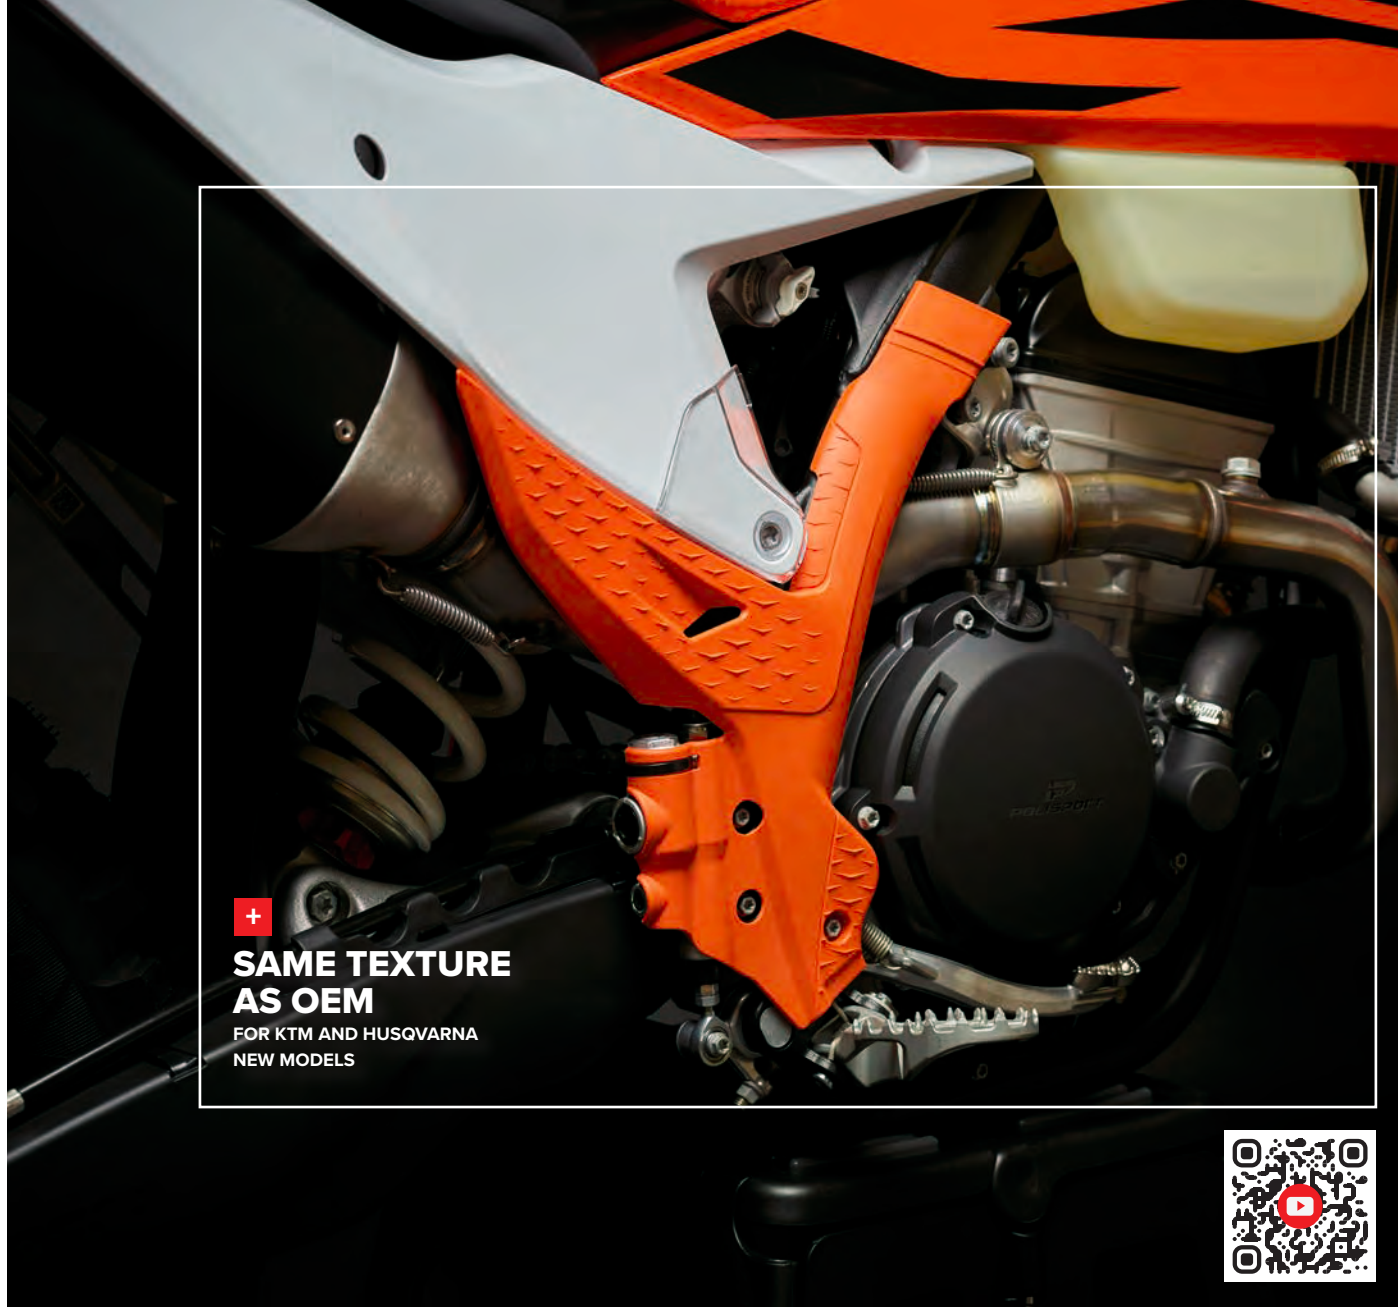

SAME TEXTURE AS OEM

FOR KTM AND HUSQVARNA
NEW MODELS

YAMAHA

YZ125/250	05-25	BK	8466700001	12
		BL-Y98	8466700002	12
YZ125X/250X	16-25	BK	8466700001	12
		BL-Y98	8466700002	12
YZ250F	17-18	BK	8471500001	11
		BL-Y98	8471500002	11
	19-23	BK	8466200001	12
		BL-Y98	8466200002	12
YZ250FX	20-23	BK	8466200001	12
		BL-Y98	8466200002	12
YZ450F	16-17	BK	8471500001	11
		BL-Y98	8471500002	11
	18-22	BK	8466200001	12
		BL-Y98	8466200002	12
YZ450FX	19-23	BK	8466200001	12
		BL-Y98	8466200002	12
WR250F	17-19	BK	8471500001	11
		BL-Y98	8471500002	11
	20-23	BK	8466200001	12
		BL-Y98	8466200002	12
WR450F	16-18	BK	8471500001	11
		BL-Y98	8471500002	11
	19-23	BK	8466200001	12
		BL-Y98	8466200002	12

HONDA

CRF250R	18-19	BK	8466400001	12	
		R-CR4	8466400002	12	
		N-GREY	8466400003	12	
	20-21	BK	8472600001	11	
		R-CR4	8472600002	11	
	22-24	BK	8478400001	12	
		R-CR4	8478400002	12	
CRF250RX	19	BK	8466400001	12	
		R-CR4	8466400002	12	
		N-GREY	8466400003	12	
	20-21	BK	8472600001	11	
		R-CR4	8472600002	11	
	22-24	BK	8478400001	12	
		R-CR4	8478400002	12	
CRF450R	17-18	BK	8466400001	12	
		R-CR4	8466400002	12	
		N-GREY	8466400003	12	
	19-20	BK	8472600001	11	
		R-CR4	8472600002	11	
	21-24	BK	8478400001	12	
		R-CR4	8478400002	12	
CRF450RX	19-20	BK	8472600001	11	
		R-CR4	8472600002	11	
		21-24	BK	8478400001	12
			R-CR4	8478400002	12

KAWASAKI

KX250F	21-24	BK	8471400001	11
		GR-05	8471400002	11
KX450F	09-18	BK	8466300001	12
		GR-05	8466300002	12
	19-23	BK	8471400001	11
		GR-05	8471400002	11

BETA

RR 2T / 4T * Doesn't fit BETA RR 125 LC 4T	13-19	BK	8466900001	11
		R-BETA	8466900002	11
	20-24	N-GREY	8466900003	11
		BK	8473500001	12
		R-BETA	8473500002	12

FANTIC

XE125	21-25	BK	8466700001	12
		BL-Y98	8466700002	12
XEF250/450	21-25	BK	8466200001	12
		BL-Y98	8466200002	12

SHERCO

SE / SEF	17-25	BK	8473000001	11
		S-BLUE	8473000002	11
		N-GREY	8473000003	11