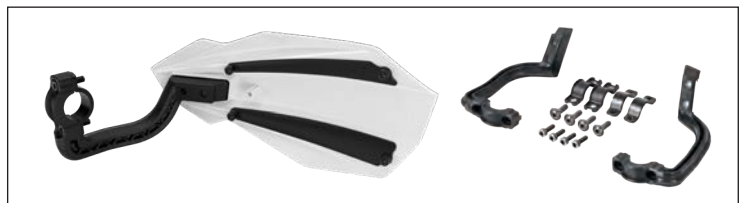

+ TWO MOUNTING SYSTEMS INCLUDED