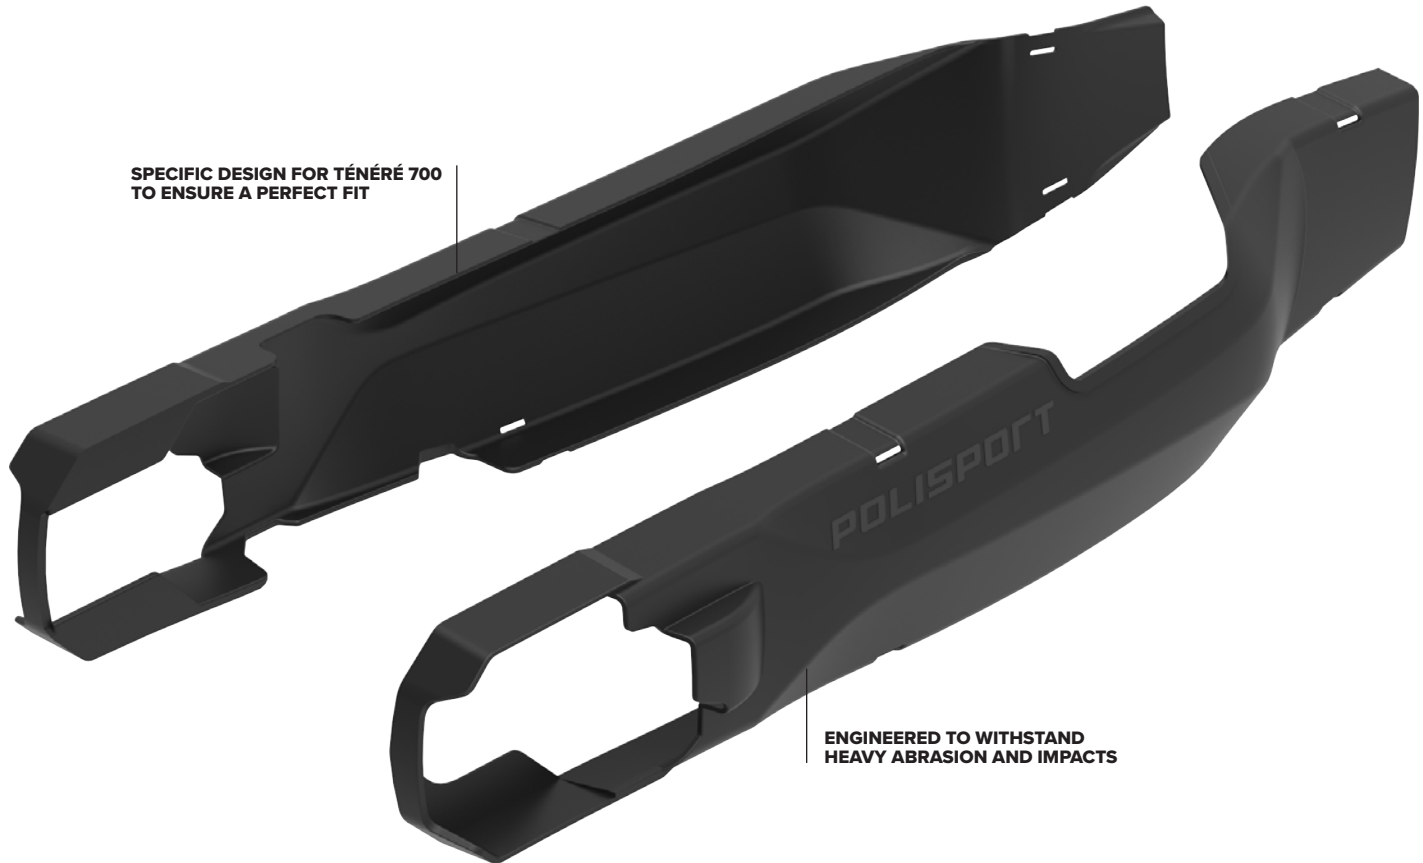

SWINGARM PROTECTOR

FOR TRAIL/ADVENTURE

NEW

SPECIFIC DESIGN FOR TÉNÉRÉ 700
TO ENSURE A PERFECT FIT

ENGINEERED TO WITHSTAND
HEAVY ABRASION AND IMPACTS

FEATURES

Hard shell in hard and resistant pa6 (polyamide)

Abrasion and impact resistant

Perfect fit. Easy to install

Adhesive foam to reduce vibration and
enhance the fitting

Strong plastic cable ties

Regular removal for cleaning advised

PARTS INCLUDED

1 Pair of swingarms protectors (plastic parts)

1 Mounting Kit

2 stripes of adhesive foam

YAMAHA

TÉNÉRÉ 700

19-25

BK

8505500001 12

PACKAGING DETAILS

INDIVIDUAL PACKAGING		MASTER BOX
Plastic Bag	310 g / 0.68 lb	12