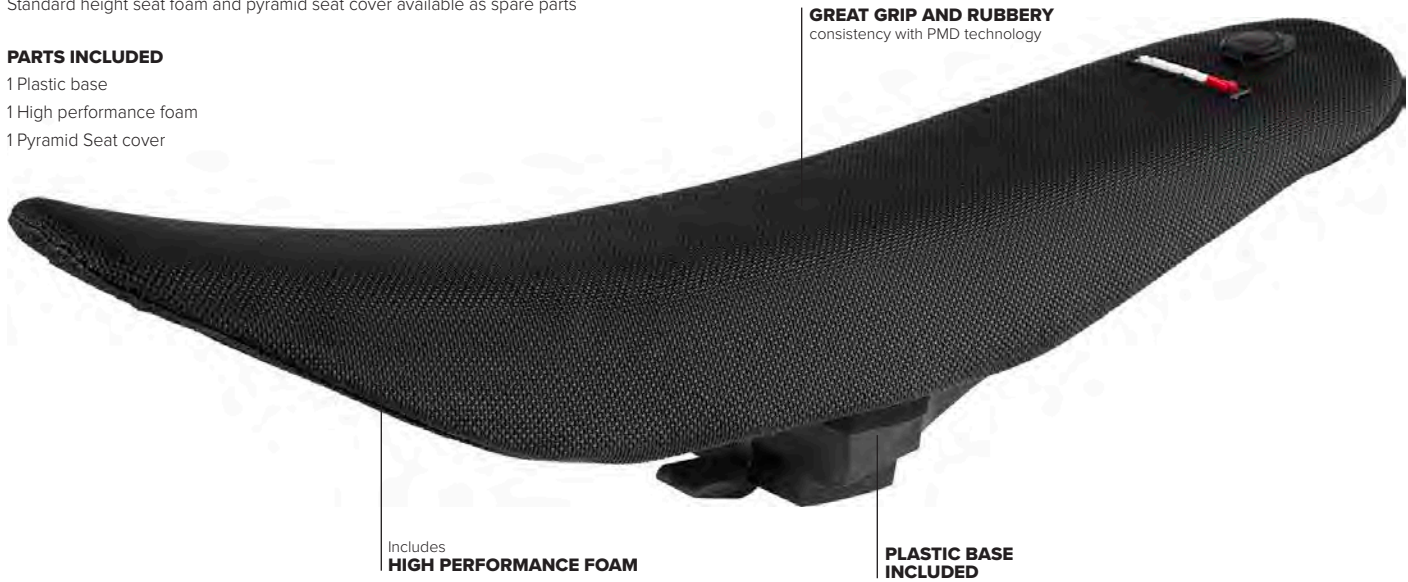

PERFORMANCE RACING SEATS

COMPLETE SEATS

FEATURES

Anti-slip effect

Gives the rider the perfect grip to the seat in all conditions

Excellent wear resistance, even when riders use latest generation protective knee guards

Maximum grip even in mud and rain

Easy to install with perfect fit

Standard height seat foam and pyramid seat cover available as spare parts

PARTS INCLUDED

- 1 Plastic base
- 1 High performance foam
- 1 Pyramid Seat cover

PACKAGING DETAILS

INDIVIDUAL PACKAGING	MASTER BOX
carton box	≈ 1767 g / 3.9 lb 1

+ COMPLETE SEATS

YAMAHA			
YZ 250F	14-18	BK	8153200002 1
		BL-Y98	8153200003 1
	19-23	BK	8156600002 1
		BL-Y98	8156600003 1
YZ 250 FX	20-23	BK	8156600002 1
		BL-Y98	8156600003 1
YZ 450 F	14-17	BK	8153200002 1
		BL-Y98	8153200003 1
	18-22	BK	8156600002 1
		BL-Y98	8156600003 1
YZ 450 FX	19-22	BK	8156600002 1
		BL-Y98	8156600003 1
WR 250F	15-19	BK	8153200002 1
		BL-Y98	8153200003 1
	20-23	BK	8156600002 1
		BL-Y98	8156600003 1
WR 450F	16-18	BK	8153200002 1
		BL-Y98	8153200003 1
	19-23	BK	8156600002 1
		BL-Y98	8156600003 1
YZ 125/250	02-21	BK	8153300002 1
YZ 250/250X		BL-Y98	8153300003 1
	NEW 22-25	BK	8158900002 1
	NEW	BL-Y98	8158900003 1

YAMAHA			
YZ 125X/ 250X	19-21	BK	8153300002 1
		BL-Y98	8153300003 1
	22-24	BK	8158900002 1
		BL-Y98	8158900003 1
KTM			
SX/SX-F/XC/XC-F	16-18	BK	8153500002 1
		OR-K16	8153500003 1
	19-22	BK	8156200002 1
		OR-K16	8156200003 1
EXC/EXC-F	17-19	BK	8153500002 1
		OR-K16	8153500003 1
XC-W/XCF-W	20-23	BK	8156200002 1
		OR-K16	8156200003 1
HUSQVARNA			
FC/TC/FX/TX	16-18	BK	8153600002 1
		HQ-BL	8153600003 1
	19-22	BK	8156300002 1
		HQ-BL	8156300003 1
FE/TE	17-19	BK	8153600002 1
		HQ-BL	8153600003 1
	NEW 20-23	BK	8156300002 1
	NEW	HQ-BL	8156300003 1

HONDA			
CR250/125	02-07	BK	8156400002 1
		R-CR4	8156400003 1
CRF250R	14-17	BK	8153100002 1
		R-CR4	8153100003 1
	18-21	BK	8156500002 1
		R-CR4	8156500003 1
CRF250RX	18-21	BK	8156500002 1
		R-CR4	8156500003 1
CRF450R	13-16	BK	8153100002 1
		R-CR4	8153100003 1
	17-20	BK	8156500002 1
		R-CR4	8156500003 1
CRF450RX	17-20	BK	8156500002 1
		R-CR4	8156500003 1
KAWASAKI			
KX 250F	13-16	BK	8153400002 1
		GR-05	8153400003 1
KX 450F	12-15	BK	8153400002 1
		GR-05	8153400003 1