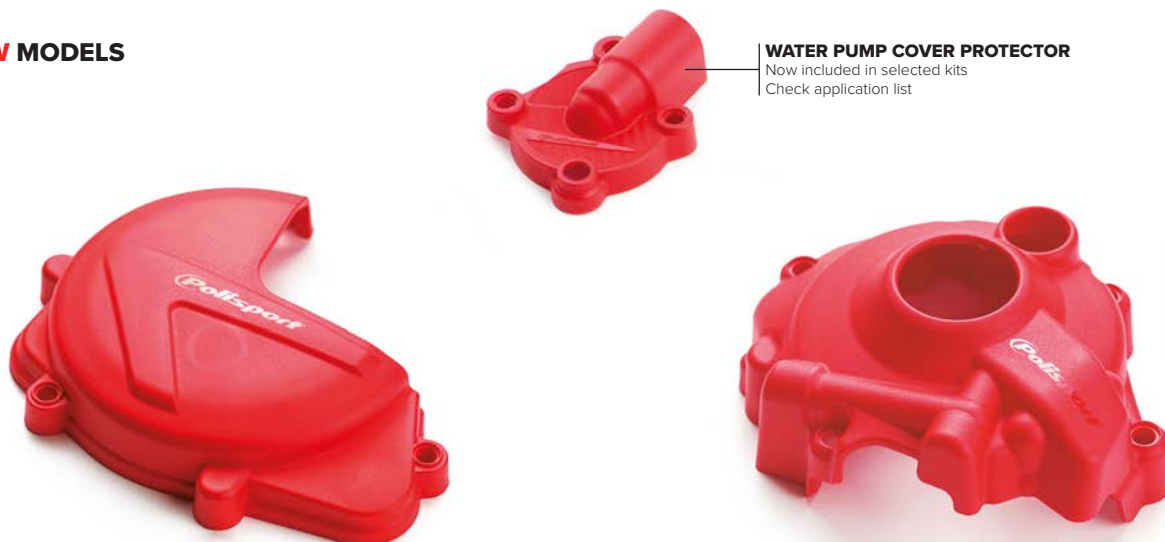

ENGINE COVERS PROTECTION KIT

PERFORMANCE PART

NEW MODELS

WATER PUMP COVER PROTECTOR

Now included in selected kits
Check application list

OEM BOLTS

Now assembles with OEM screws on selected makes, models and years.

PARTS INCLUDED

- 1 Clutch and Ignition Cover Protector
- 1 Water Pump Protector
- 1 Mounting Kit

PACKAGING DETAILS

INDIVIDUAL PACKAGING	MASTER BOX
Carton box	= 200g / 0.44 lb
	CHECK APP LIST

YAMAHA		KIT REF.	
YZ125	08-25	90937	28
YZ250	05-25	90939	28
		90940	28
YZ250X	16-25	90939	28
		90940	28
YZ250F	15-18	90941	WP 28
		90942	WP 28
		90943	WP 28
WR250F	20-25	90943	WP 28
YZ250FX	19-25	90943	WP 28
YZ450F	15-17	90945	WP 28
		90947	WP 28
YZ450FX	18-22	90947	WP 28
WR450F	19-23	90947	WP 28

HONDA		KIT REF.	
CRF250R	10-17	90955	24
		90956	24
		90957	WP 18
CRF250RX	18-25	90958	WP 18
		90957	WP 18
CRF450R	10-16	90959	24
		90960	24
		90961	WP 24
CRF450RX	17-25	90961	WP 24

GASGAS		KIT REF.	
EC 250 / 300	17-20	91002	18
XC 250 / 300		91003	18

KTM		KIT REF.	
SX 125/150	16-18	90963	18
		90964	18
XCF/SXF	13-15**	90970	24
		90971	24
250/350	**fits XCF350 11-15	90974	WP 28
		91370	WP 28
		90985	32
XCF/SXF 450	16-22	90986	32
		91372	WP 28
EXC/XCW	13-16	90966	24
		90968	WP 24
250/300	17-23	90969	WP 24
		91375	WP 18
		90978	28
EXCF/XCFW	14-16	90978	28
		90979	28
250/350	17-23	90982	WP 18
		90983	WP 18
		90988	28
EXCF/XCFW	13-16	90988	28
		90991	WP 28
450/500	17-23	90992	WP 28
		91378	28

SXF 350 since 2011 / SXF and XCF 250 since 2013

BETA		KIT REF.	
RR 200/250/300 2T	13-17	90998	WP 24
		91000	WP 24
		91001	WP 24
RR X-PRO 250/300 2T 25		91000	WP 24
		91001	WP 24
RR X-Trainer 300	13-17	90998	WP 24
		91000	WP 24
RR 350 / 390 / 430 / 480 4T	20-24	91582	WP 24
		91583	WP 24
RR X-Pro	25	91582	WP 24
		91583	WP 24

HUSQVARNA		KIT REF.	
TE 250/300	14-16	90966	24
		91050	24
		90968	WP 24
FC 250/350	19-23	91051	WP 24
		90970	24
FE 250/350	14-15	90970	24
		90974	WP 28
		91370	28
FE 250/350	14-16	90978	28
		90996	18
		90997	18
FC/FX 450	19-23	90982	WP 18
		90985	28
FE 450/501	16-22	90987	28
		91372	28
		90988	28
FE 450/501	14-16	90988	28
		90990	28
		90991	WP 28
FE 450/501	17-23	90993	WP 28
		90993	WP 28

SHERCO		KIT REF.	
SE 250/300	14-25	91004	WP 18
		91005	WP 18
SEF 250/300	14-23	91006	WP 28
		91007	WP 28
		91587	28

KAWASAKI		KIT REF.	
KX250F	13-16	90949	24
		90950	24
KX450F	17-20	90951	28
		90953	24

SUZUKI		KIT REF.	
DRZ400	00-25	91319	24

WP This kit includes Water Pump Protection

black	blue yam98	green 05	red cr04	orange ktm	orange ktm 16	yellow rm05	husqvarna blue	husqvarna yellow	beta red	sherco blue	red gasgas	tm blue	nardo grey