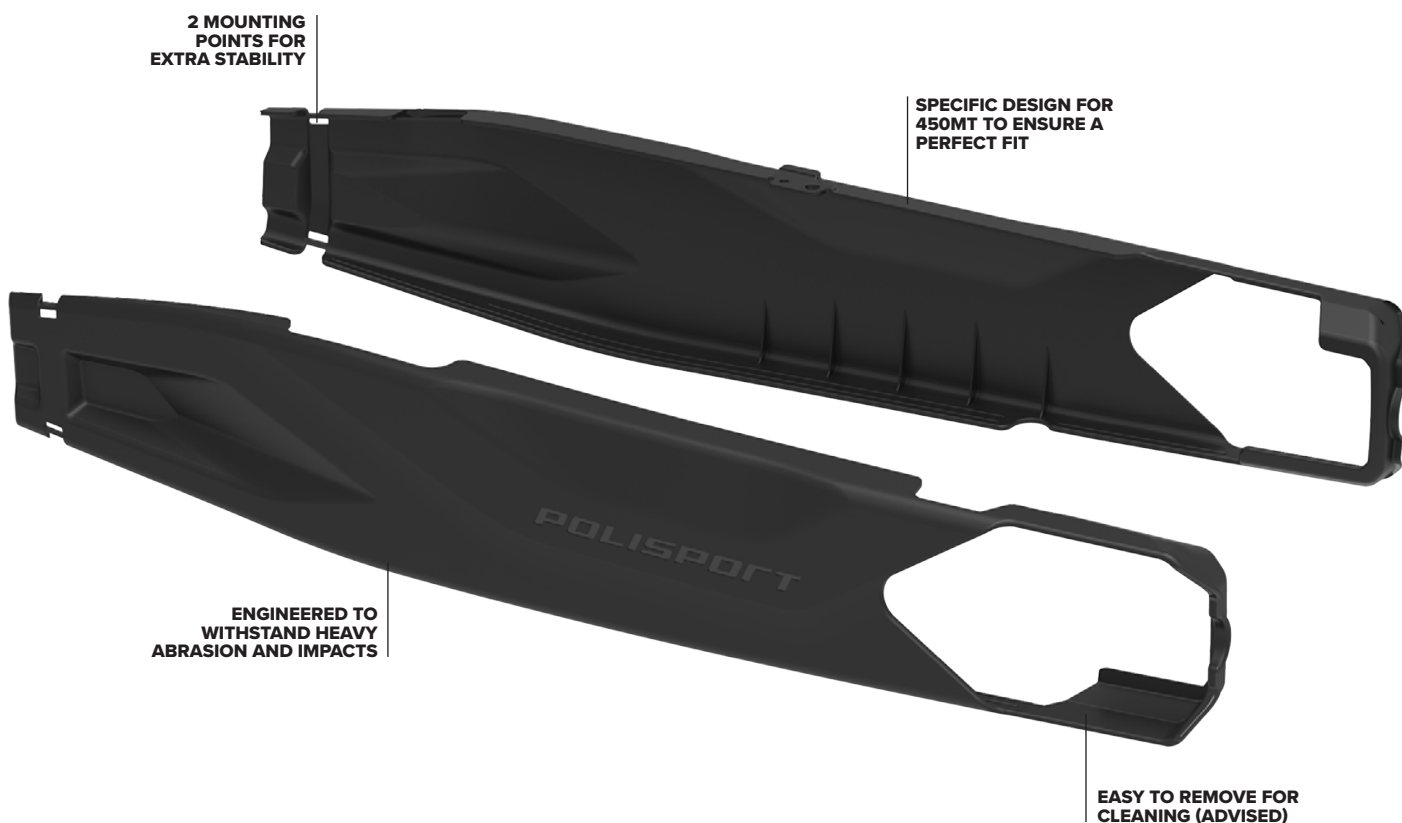

SWINGARM PROTECTOR EVO

FOR TRAIL/ADVENTURE

NEW

FEATURES

Two mounting points for added stability and no slippage during use

Protects the swingarm from abrasion and impacts

Assembled with 2 bolts and 1 or 2 zip ties on each side

Perfect fit. Easy to install

Hard shell in hard and resistant PA6 (Polyamide)

Easy to remove for cleaning (advised)

PARTS INCLUDED

1 Pair of swingarms protectors EVO (plastic parts)

1 Mounting Kit

2 stripes of adhesive foam

CF MOTO

450MT

24-25

BK

8506000001 12

PACKAGING DETAILS

INDIVIDUAL PACKAGING	MASTER BOX
Plastic Bag	310 g / 0.68 lb 12