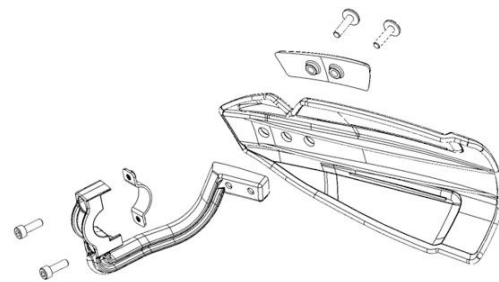

HAMMER

PLASTIC GUARD

- 8307800010 black
- 8307800011 white

WEIGHT
195 g / 0.43 lb

BOX
☞ 14

MOUNTING KIT

8307900002

WEIGHT
145 g / 0.32 lb

BOX
☞ 12