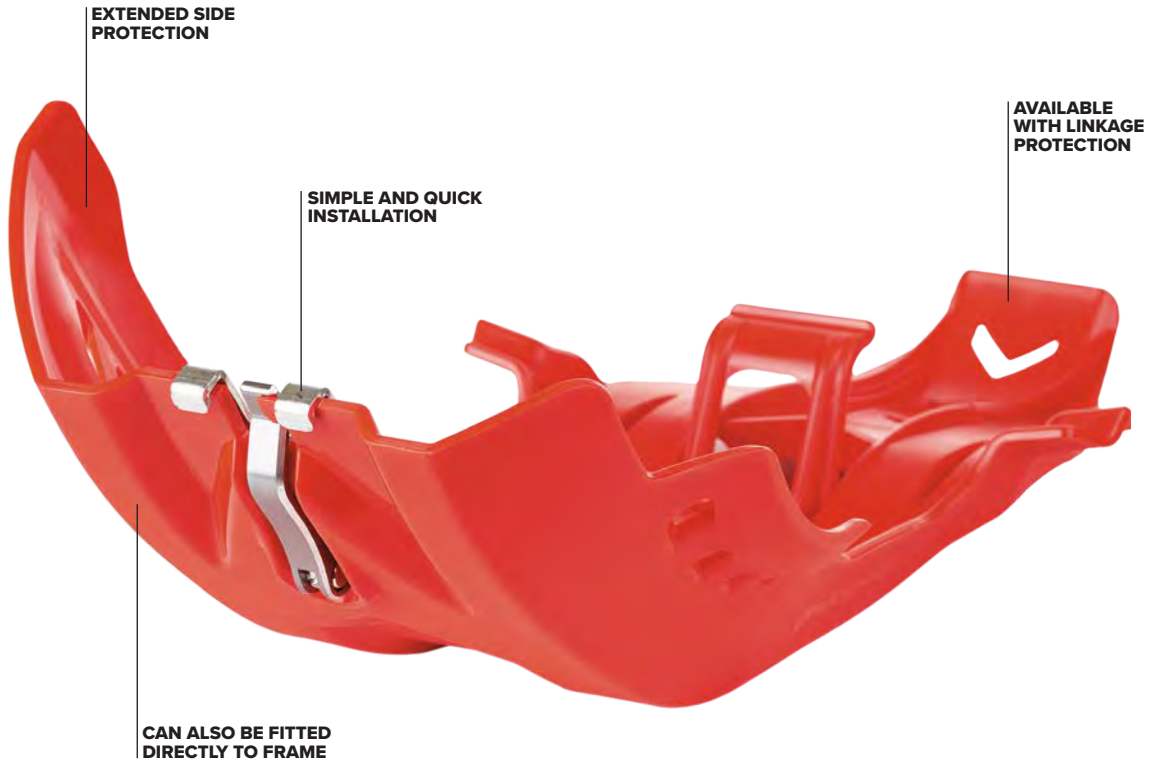

QUICK AND EASY TO INSTALL

EXTREME Silencer Guard was developed to be quickly installed and removed, with just 2 brackets.

ADAPTS TO YOUR PIPE

The EXTREME Silencer Guard is made of flexible and adaptable stainless steel and elastomer compound making it easy to adapt and fit your pipe.

SPACE SAVING

The part is shipped flat to save space

FORTRESS SKID PLATE

PERFORMANCE PART

FEATURES

- Highly durable and resistant injection molded part
- Full coverage of the engine and frame rails
- Mounting kit developed for a simple and quick installation
- Lighter than metallic protection
- Quieter than metallic protections
- Slim fit prevents mud, dirt or rocks to build up between the protector and the frame
- Includes air intakes to cool the engine
- Perfect fit. Model specific design