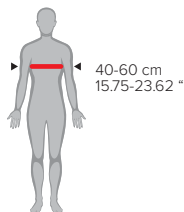

PARTS INCLUDED

1 Phantom Mini chest protector

1 clear number plate

PACKAGING DETAILS

INDIVIDUAL PACKAGING: PLASTIC BAG		MASTER BOX
8003800001 black	425 g / 0.93 lb	6
8003800002 white