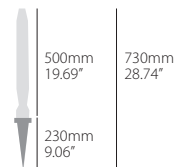

PARTS INCLUDED

1 track marker

TRACK MARKER

Color	Part Number	Weight	Quantity
WHITE	8982000001	230 g / 0.51 lb	50
RED	8982000010	230 g / 0.51 lb	50

TRACK MARKER + BACKSIDE INSERT

Color	Part Number	Weight	Quantity
WHITE	8982000002	250 g / 0.55 lb	50