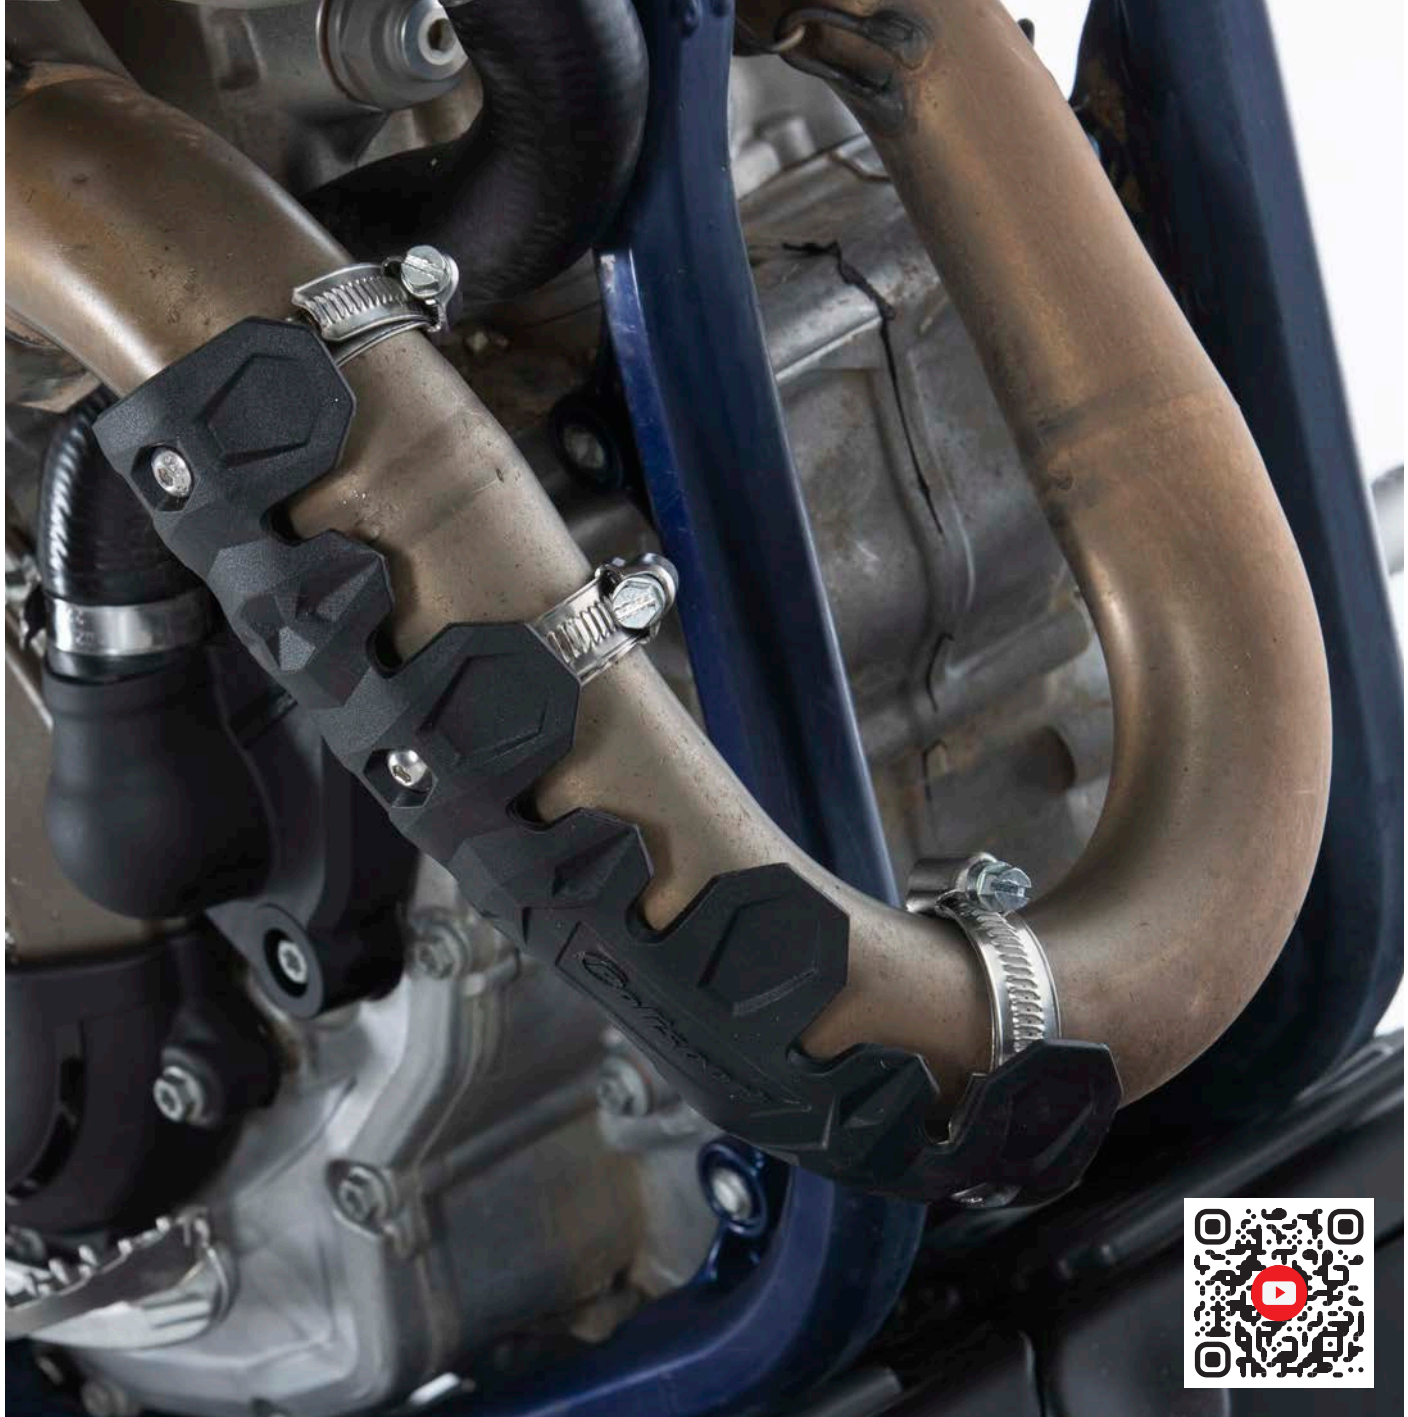

+ ADAPTS TO EVERY PIPE

The ARMADILLO Head Pipe Guard is made with a flexible and adaptable blend of elastomer and stainless steel to perfectly fit the head pipe tube. It comes in short and long version to fit different sized tubes.

DUAL COMPOUND

High resistant silicone to withstand the high temperatures of the head pipe tube blended with flexible stainless steel. This combination increases the levels of protection, impact absorption and avoids vibration noises like other metallic protections.

SPACE SAVING

The part is shipped flat to save space.

QUICK AND EASY TO INSTALL

The ARMADILLO Head Pipe Guard is easy to install and remove for cleaning, using just 3 brackets and metal clips.