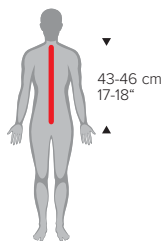

PARTS INCLUDED

- 1 chest protector Phantom PRO
- 1 clear number plate

43-46 cm
17-18"

+ **ADDITIONAL BLENDED FLEXIBLE FOAM**
to comply with standards EN1621-3:2018 and EN1611:2:2014