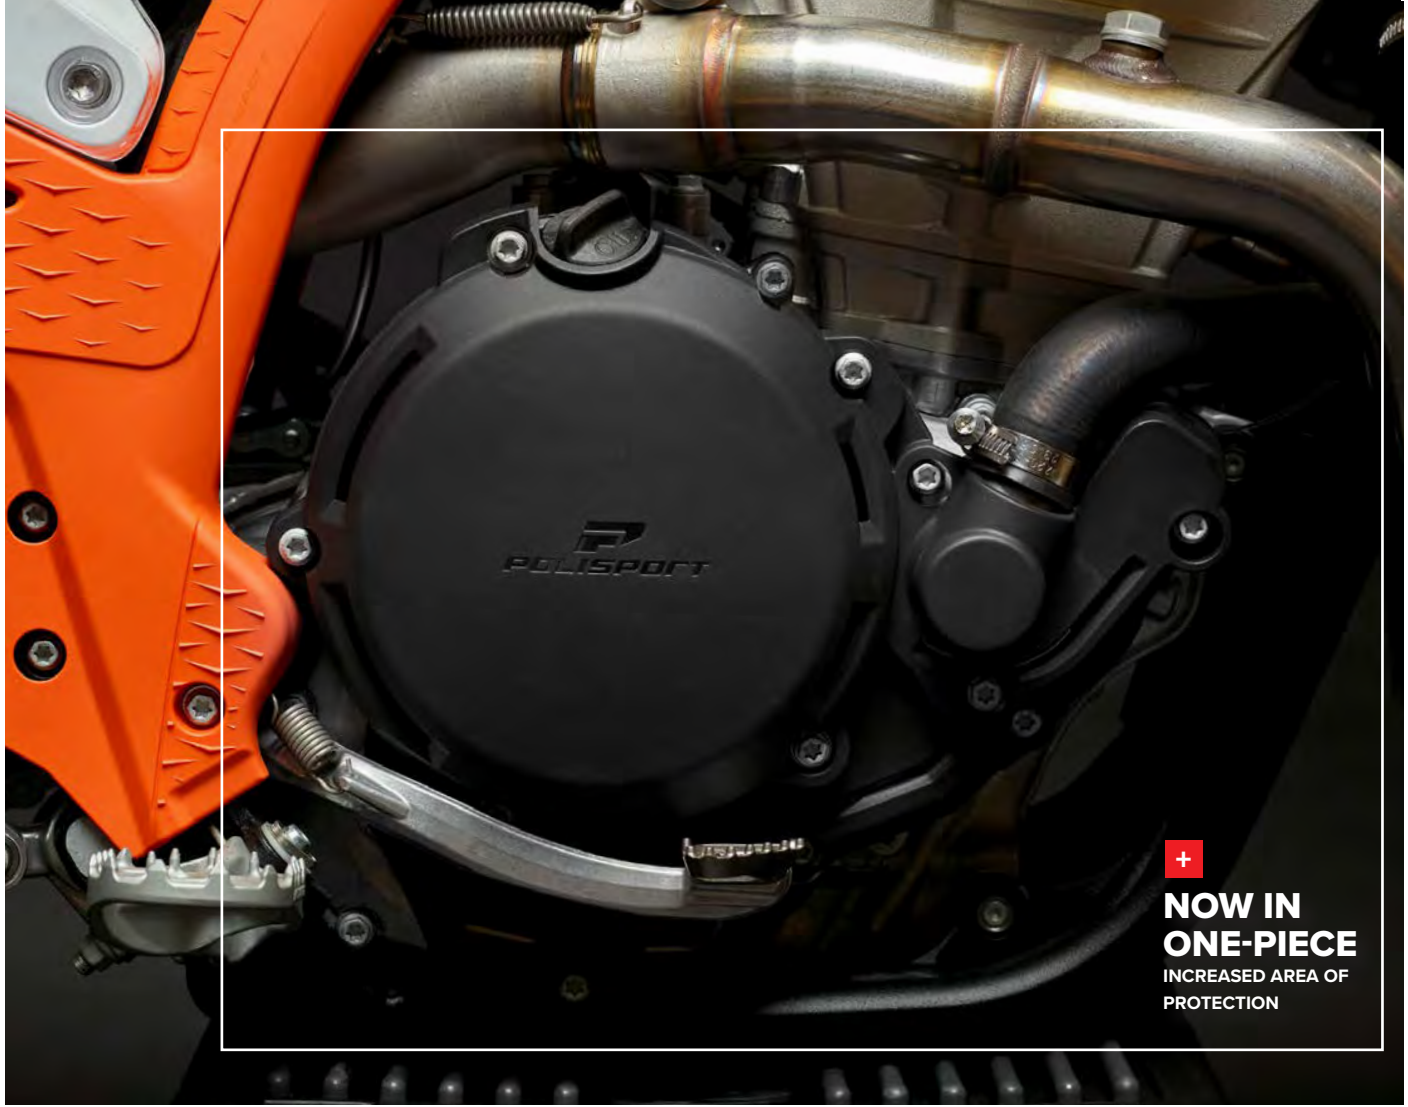

+
**NOW IN
ONE-PIECE**
INCREASED AREA OF
PROTECTION