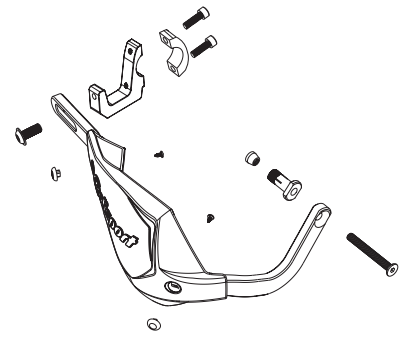

MOUNTING KIT

8306800004
WEIGHT
341 g / 0.75 lb
BOX
⊕ 40

ALUMINUM BAR (pair)

8307700002
WEIGHT
465 g / 1.02 lb
BOX
⊕ 12

BOLTS

8306100001
WEIGHT
11 g / 0.02 lb
BOX
⊕ 50

NOMAD

MOUNTING KIT