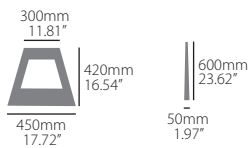

FOLDABLE BIKE STAND

FOLDABLE PIT BIKE STAND

dual injection