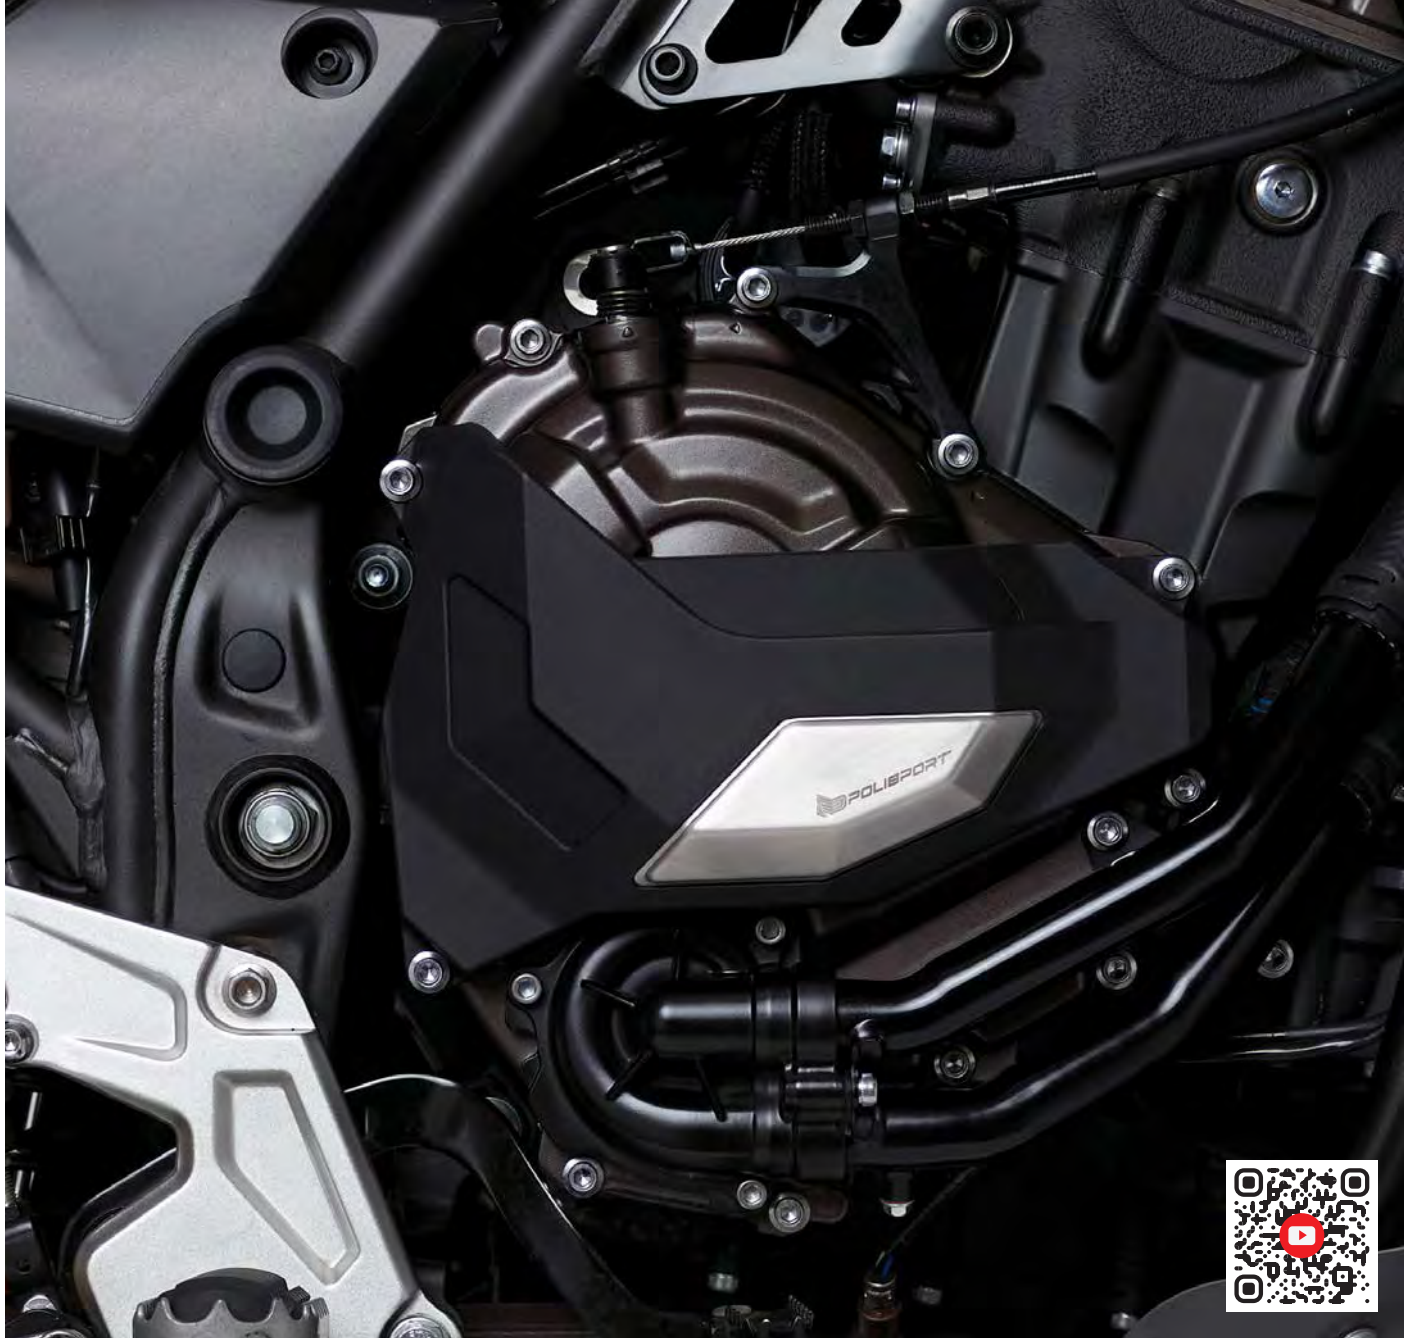

YAMAHA
TÉNÉRÉ 700 19-23 **BK** 91108 9