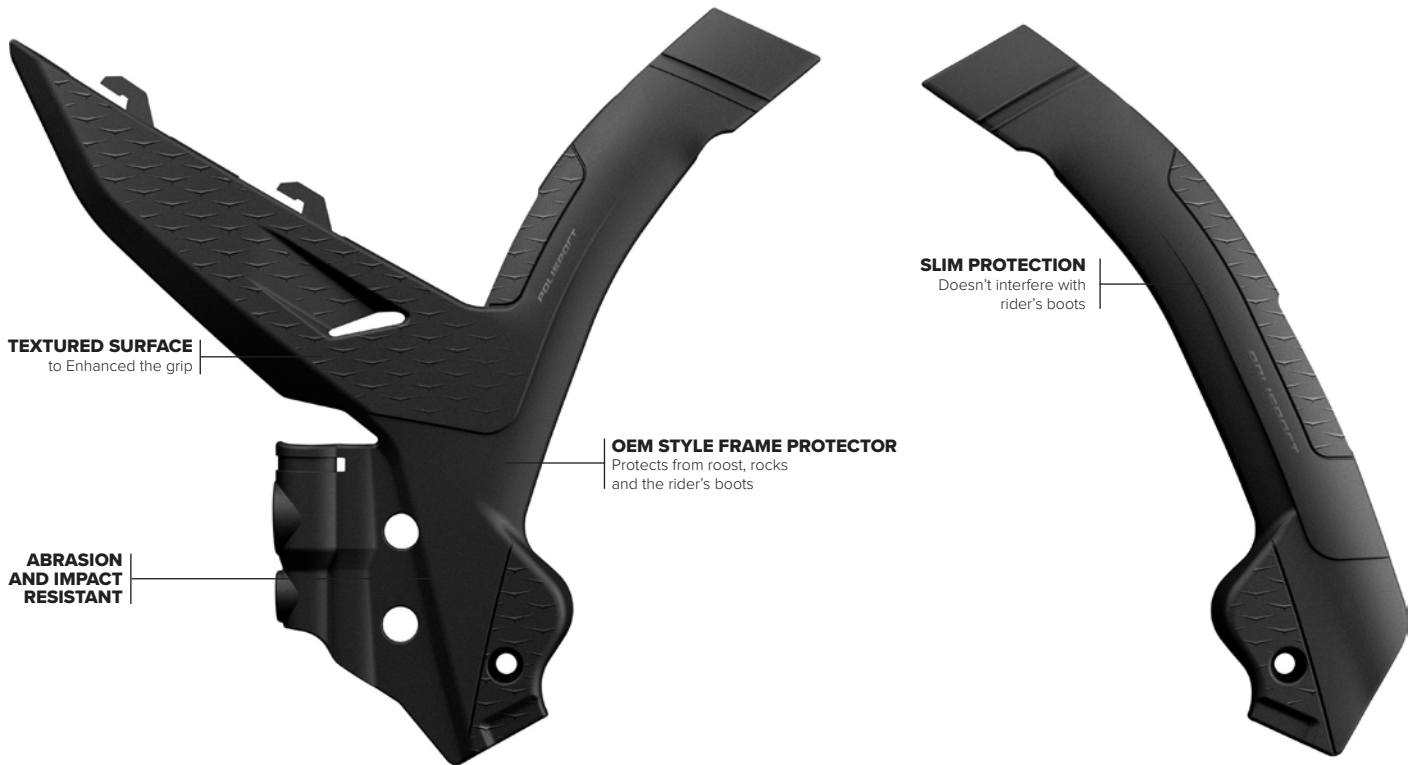

FEATURES

- Durable and resistant
- Quick and easy to install
- Keeps the frame looking like new
- Sold as a pair
- Periodic removal and cleaning advised

PARTS INCLUDED

- 1 pair of Frame Protectors
- 1 mounting kit