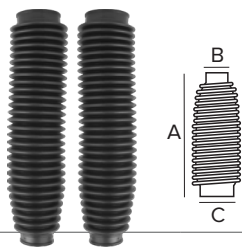

OTHER ACCESSORIES

FORK BOOTS

INDIVIDUAL PACKAGING: PLASTIC BAG

A - 215 mm				
B - 28 mm	11 waves	BK 8356000004	250 g / 0.55 lb	9
C - 55 mm				
A - 215 mm				
B - 28 mm	14 waves	BK 8358000004	220 g / 0.49 lb	20
C - 50 mm				
A - 250 mm				
B - 32 mm	20 waves	BK 8363000004	288 g / 0.6 lb	16
C - 60 mm				
A - 430mm		BLUE 8365000002		
B - 41 mm	28 waves	BK 8365000004	622 g / 1.37 lb	10
C - 58 mm		RED 8365000007