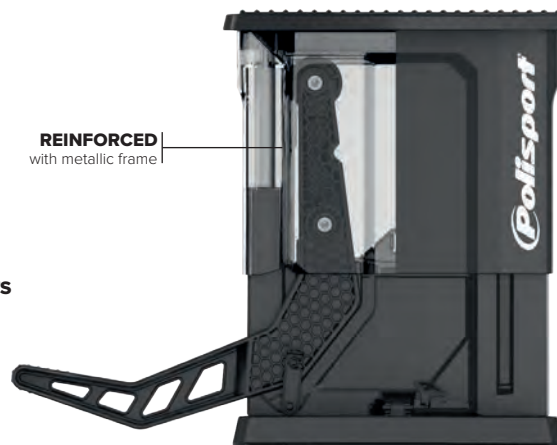

+ FOLDING DESIGN

Space saving