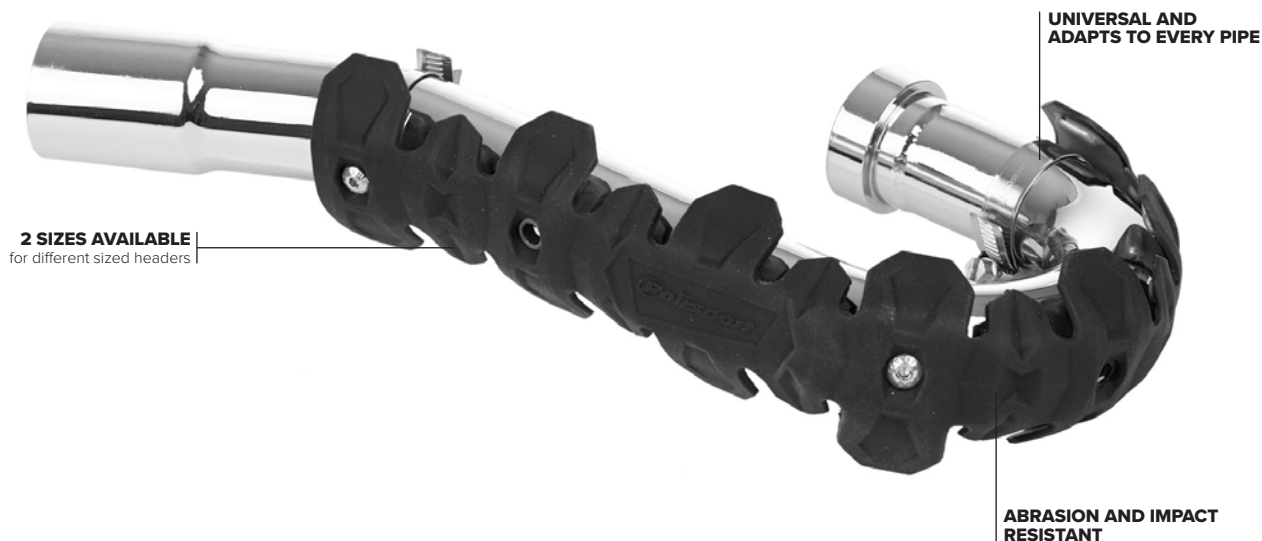

ARMADILLO HEAD PIPE GUARD

PERFORMANCE PART

	black	orange	blue	red	green	nardo grey	📦
Short Version 22 cm / 8.7 in	8483700001	8483700002	8483700003	8483700004	8483700005	8483700006	6
Long Version 40 cm / 15.7 in	8483800001	8483800002	8483800003	8483800004	8483800005	8483800006	24

FEATURES

Blend of Stainless steel and silicone to increase levels of protection

The use of elastomer reduces vibrations and noise

Resistant to head pipe high temperatures

Available in 2 different lengths: 22 cm / 8.6 in; 40 cm / 15.7 in

Provides protection from small impacts and rocks

Developed for 4-stroke motorcycles

The exhaust pipe does not have to be removed for guard installation

PARTS INCLUDED

1 Armadillo Head Pipe Guard

1 Mounting Kit